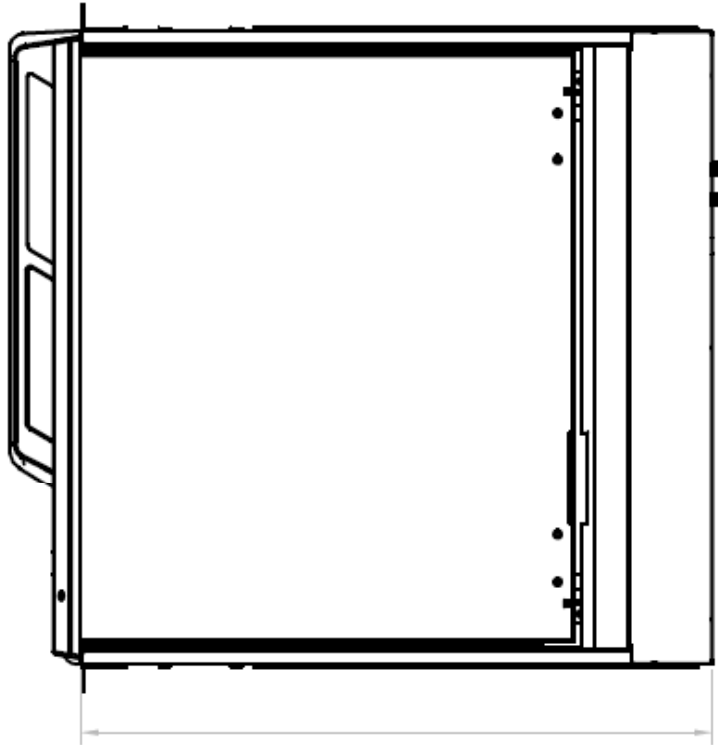

II. Chassis depth

2013 style

460mm – single console
580mm - with KVM

2009 style