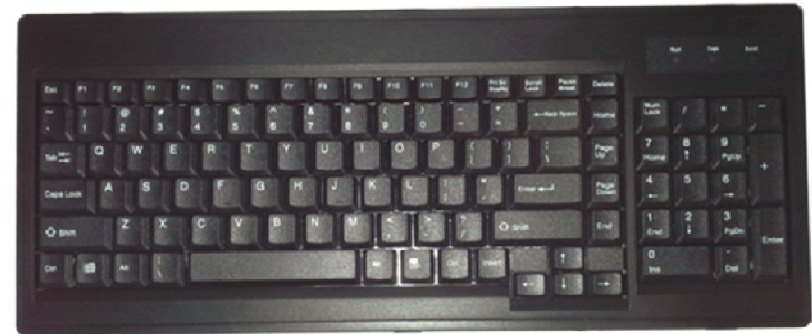

“N” keyboard

Size: 402.66(W) x 168(L) mm