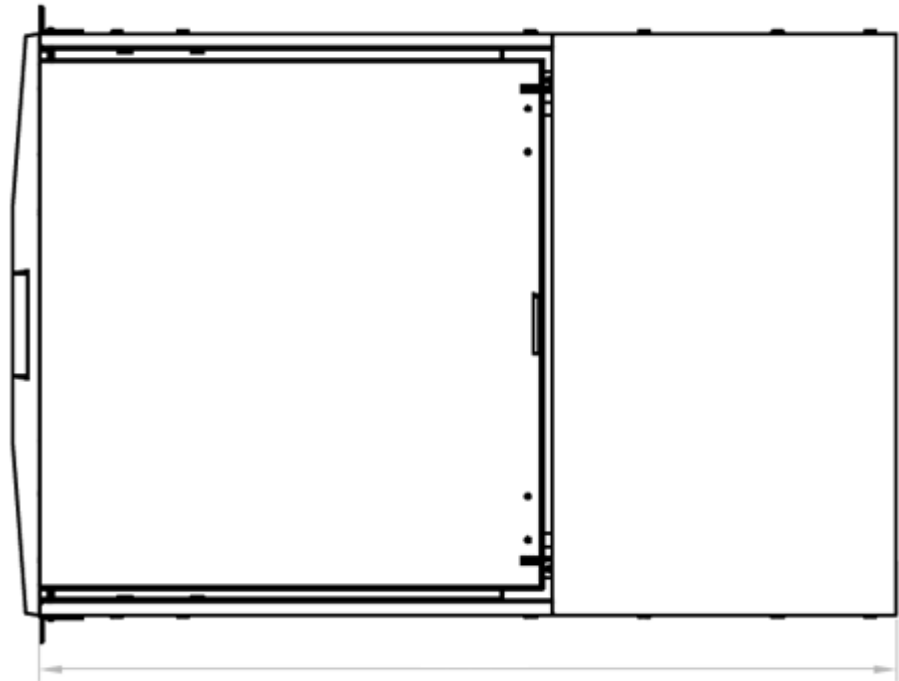

650mm – single console
650mm – with KVM