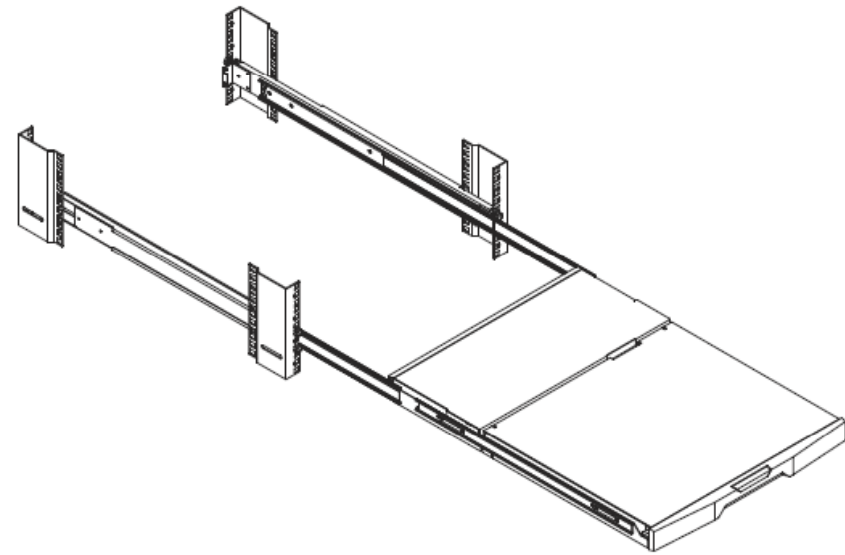

# VI. Trackball

2013 style

“Gbm” 2 button touch pad

2009 style

“bm” 2 button touch pad

# VII. Mounting bracket

2013 style

- Easy installation
- Fit for trapped rails

2009 style

- “one-man” installation kit