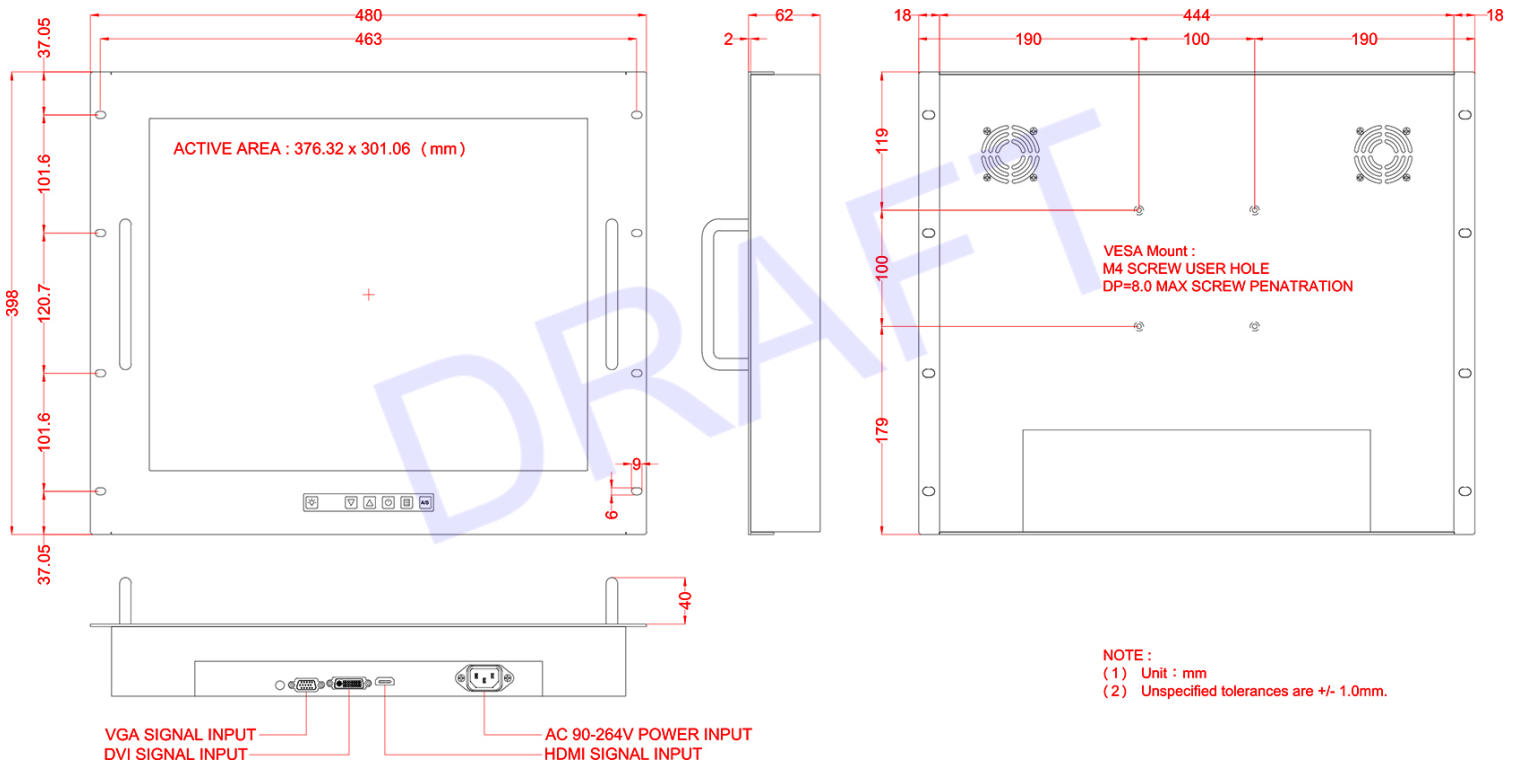

## FEATURES:

- 19-inch Rack Mountable – Fits in 9U rack spaces
- 1280x1024 Resolution – Clear display quality
- 1000nits Brightness – High visibility
- Multiple Inputs – VGA, DVI, HDMI
- Front Controls – Easy brightness and settings adjustments
- Wide Power Range – AC 90-264V input
- VESA Compatible – Supports standard mounting
- Integrated Handle – Easy to carry and install

## SPECIFICATIONS:

Screen Size	19"
Active Area	376.32 (H) x 301.06 (V)
Pixels H x V	1280x1024
Pixel Pitch	0.294(H) x 0.294(V) mm
Pixel Arrangement	R.G.B. Vertical Stripe
Display Mode	Normally White
Brightness	1000nits
Contrast Ratio	800 : 1 (Typ)
Viewing Angle	85/85/80/80
Signal Input	VGA+DVI+HDMI
Response Time	<5 ms
Support Color	16.7M colors (RGB 6-bit + Hi_FRC)
<b>Temperature Range</b>	
Operating Condition	0°C ~ +50°C
Storage Condition	-20°C ~ +60°C

# MECHANICAL DRAWINGS:

This is subject to change without Notice. Final Drawings Will be Provided for Approval after Order.

NOTE :  
 (1) Unit : mm  
 (2) Unspecified tolerances are +/- 1.0mm.

Drawing No.: YRM919HB-08222024-V1