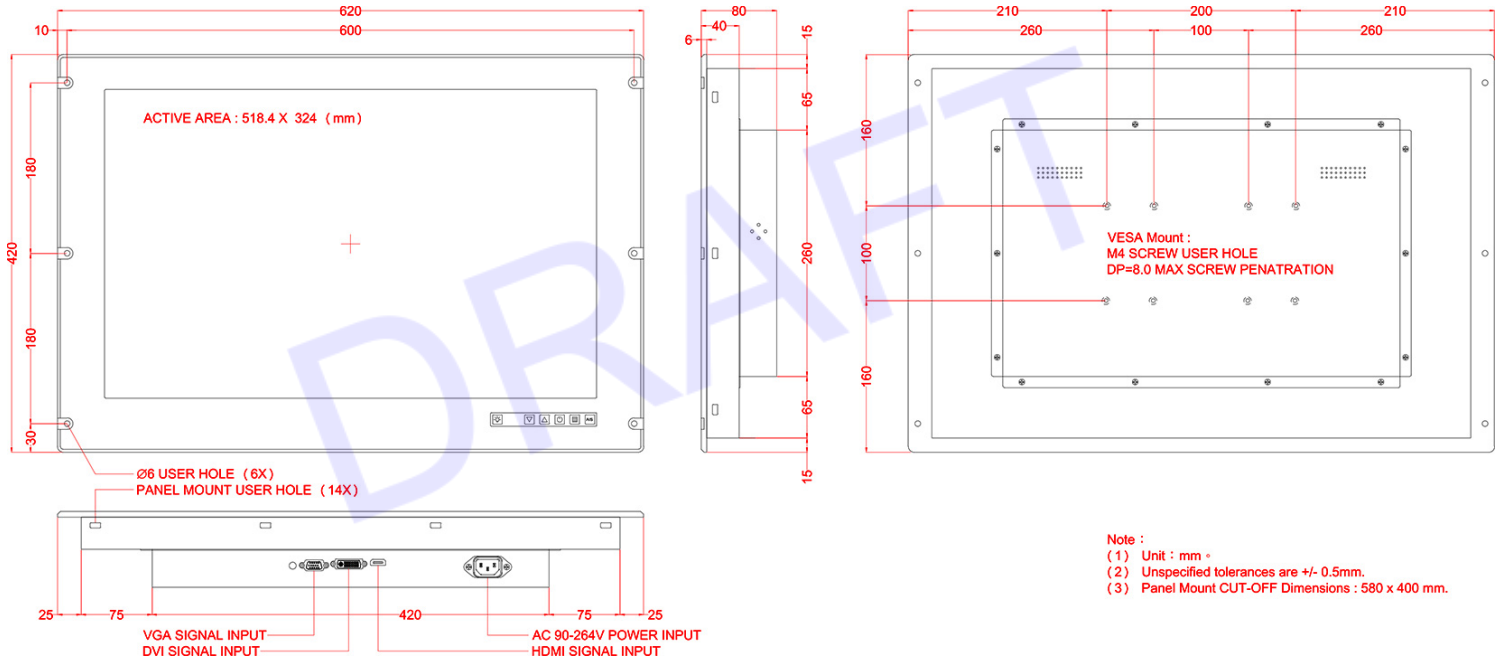

MECHANICAL DRAWINGS:

This is subject to change without Notice. Final Drawings Will be Provided for Approval after Order.

Drawing No.: YPMFW2400PHB-12082023-V1