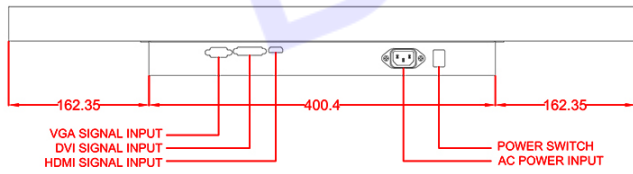

MECHANICAL DRAWINGS:

This is subject to change without Notice. Final Drawings Will be Provided for Approval after Order.

Note :
(1) Unit : mm *
(2) Unspecified tolerances are ± 0.5 mm.

Drawing No.: YCHW3200WT-06212022-V1