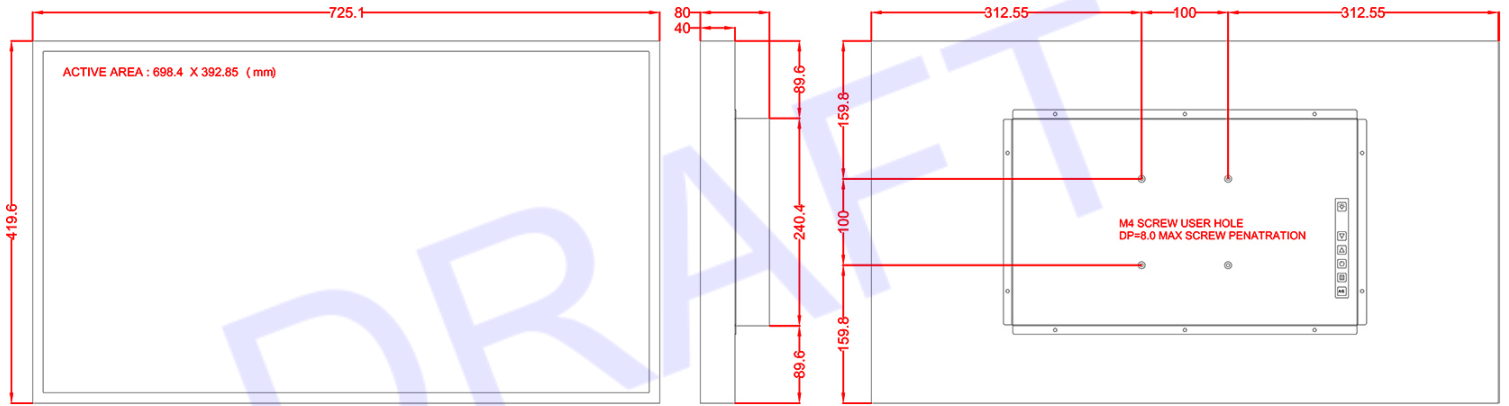

Model: YCHW3200WT

FEATURES:

- High contrast color TFT-LCD Monitor support resolution up to 1920 x 1080.
- Power management system conforms to VESA DPMS and EPA Energy Star standards.
- Universal Power adapter.
- Support DDC1 & DDC2B for Plug & Play compatibility.
- Advanced OSD control for picture quality adjustment.
- Detachable stand for wall-mounting adjustment.
- Heavy duty monitor with steel frame.
- Custom design by request.

SPECIFICATIONS:

Item	Specification
Panel Type	32-inch TFT LCD
Screen Diagonal	32-inch
Active Display Area (mm)	698.4 (H) x 392.85(V)
Pixel Pitch (mm)	0.3637 (H) x 0.3637 (W)
Number of Pixels	1,920x1,080
Contrast Ratio	3000:1
Display Color	16.7M colors (8 bit)
Brightness (cd/m)	400 cd/m
Viewing Angle(Typ.)	89 / 89 / 89 / 89 (R/L/U/D)
Signal Connector	VGA+DVI+HDMI
Power Source	AC 100 ~ 240V, Universal +/- 10%
Power Management	VESA DPMS Compliant
Operating Temperature	0°C to 50°C
Plug & Play	VESA DDC 1/2B

Note :
(1) Unit : mm *
(2) Unspecified tolerances are ± 0.5 mm.

Drawing No.: YCHW3200WT-06212022-V1