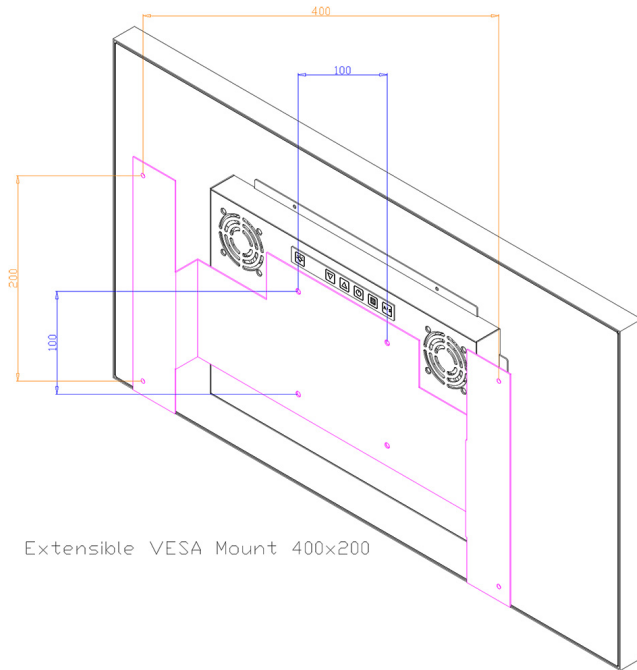

ADAPTER BRACKET

Drawing No.: YCHW2700HBUN-09142022-V1