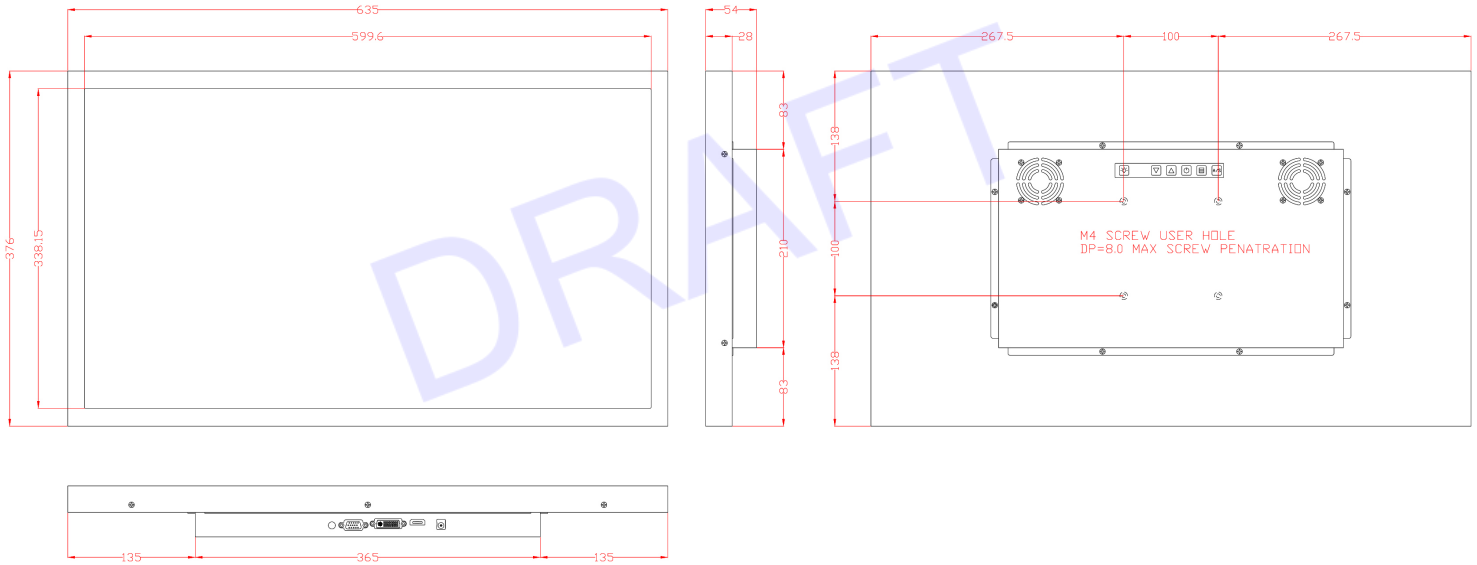

MECHANICAL DRAWINGS:

This is subject to change without Notice. Final Drawings Will be Provided for Approval after Order.