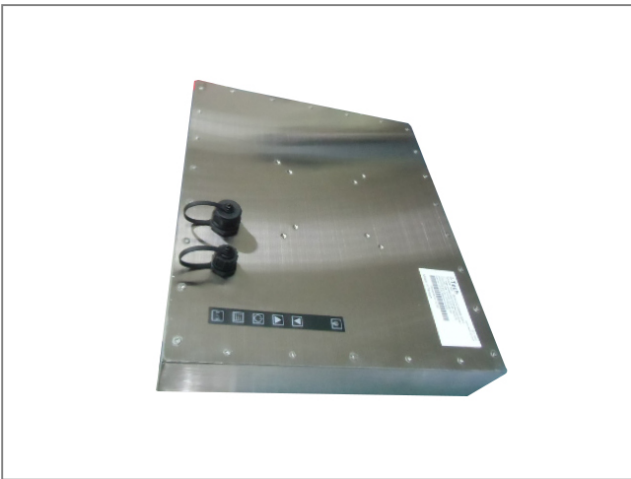

ACTUAL PICTURES:

Reference: SO 121332 | Model: SCH1210AHB-SIPY