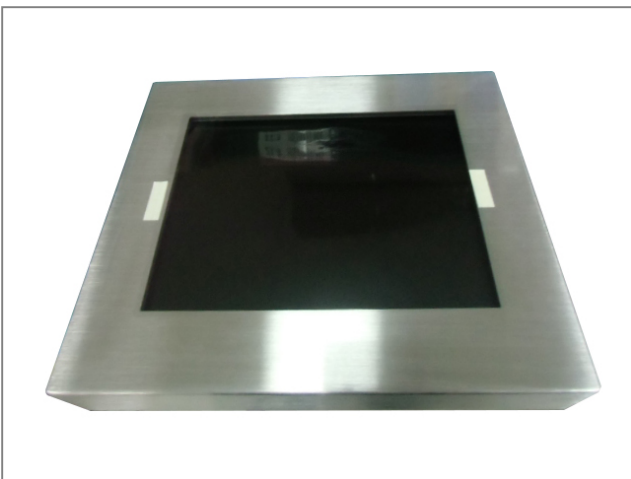

ACTUAL PICTURES:

Reference: SO 121332 | Model: SCH1210AHB-SIPY