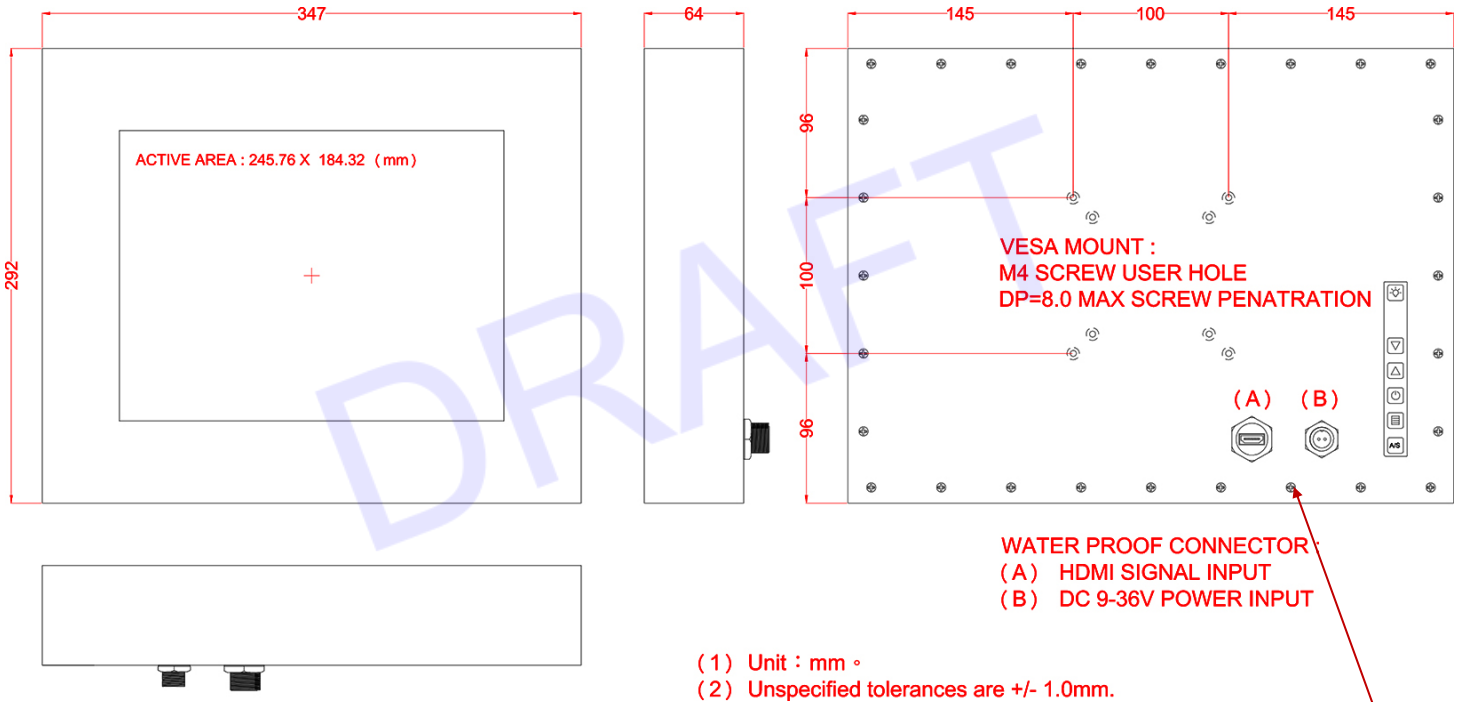

RUGGED COMPLETELY SEALED IP66/NEMA4X STAINLESS STEEL CHASSIS

VESA MOUNT, WATER/DUST PROOF

12.1" Full IP66 Stainless Steel Chassis LCD Monitor / 1024x768
1000nits LED / AR Coating Protective Glass / HDMI Signal Input
DC 9~36V Power Input / VESA Mount

Model: SCH1210AHB-SIPY

FEATURES:

- 12.1-inch LCD monitor
- 1024 x 768 resolution
- 1000 nits high brightness LED backlight
- Anti-reflective (AR) coating protective glass
- HDMI signal input
- DC 9~36V wide range power input
- Full IP66-rated stainless steel chassis
- NEMA 4X protection for water and dust resistance
- Rugged, corrosion-resistant stainless steel construction

SPECIFICATIONS:

Screen Diagonal	12.1-inch
Active Display Area (mm)	265.76 (H) x 184.32 (V)
Pixel Pitch (mm)	0.24 x 0.24
Number of Pixels	1024x768
Contrast Ratio	700:1
Display Color	16.2M / 262K colors
Brightness (cd/m)	1000 nits
Viewing Angle(Typ.)	80 / 80 / 70 / 70 (R/L/U/D)
Signal Connector	HDMI
Power Source	DC 9~36V
Power Management	VESA DPMS Compliant
Plug & Play	VESA DDC 1/2B
Touch Type	Optional

Unit:mm

Drawing No.: SCH1210AHB-SIPY-07242025-V1

ACTUAL PICTURES:

Reference: SO 121332 | Model: SCH1210AHB-SIPY