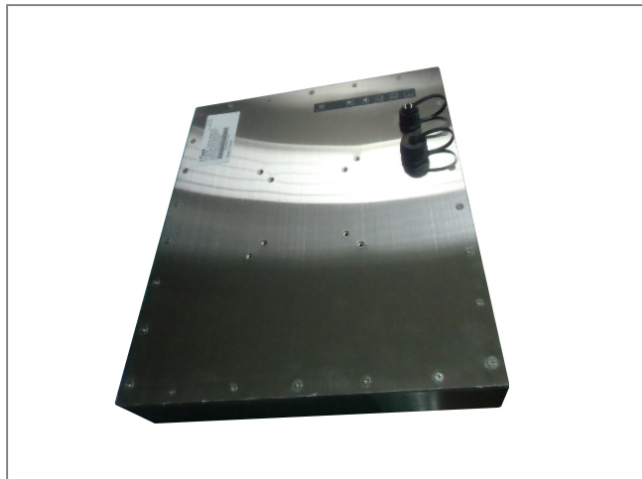

ACTUAL PICTURES:

Reference: SO 121332 | Model: SCH1210AHB-SIPY