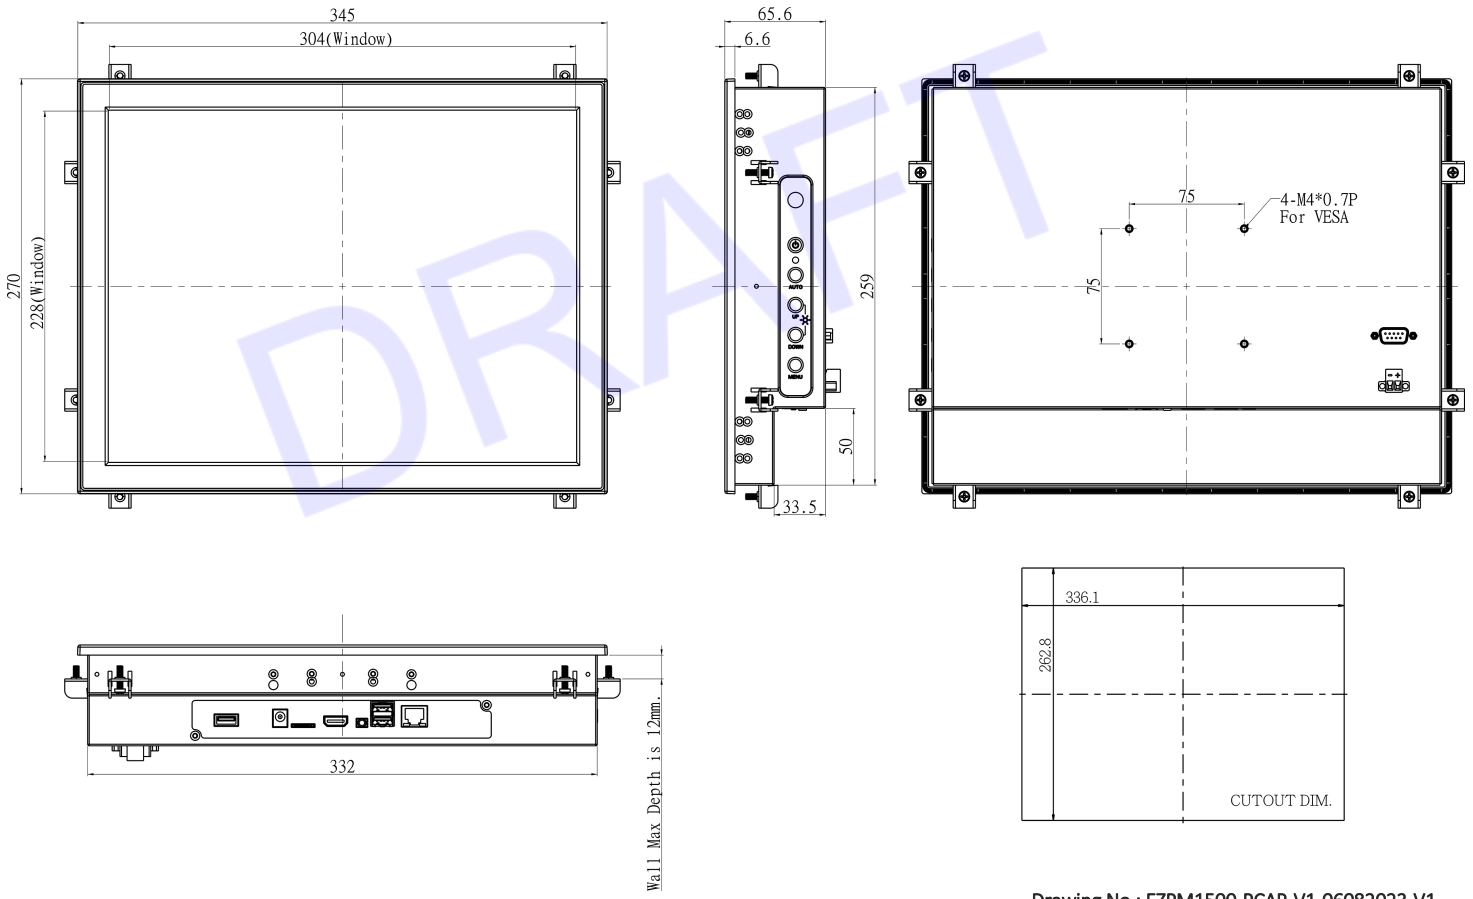

MECHANICAL DRAWINGS:

This is subject to change without Notice. Final Drawings Will be Provided for Approval after Order.

Drawing No.: EZPM1500-PCAP-V1-06082023-V1