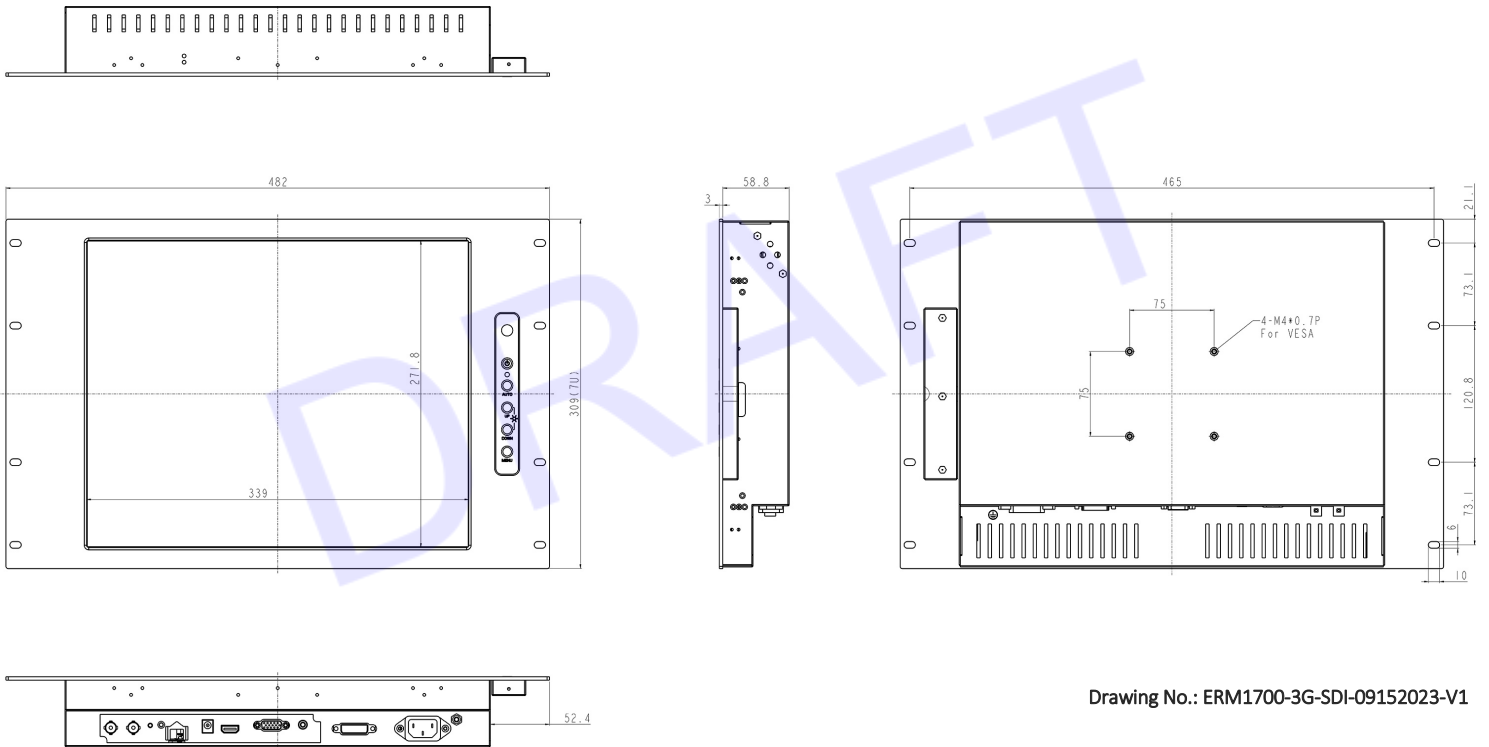

MECHANICAL DRAWING:

This is subject to change without Notice. Final Drawings Will be Provided for Approval after Order.

Drawing No.: ERM1700-3G-SDI-09152023-V1