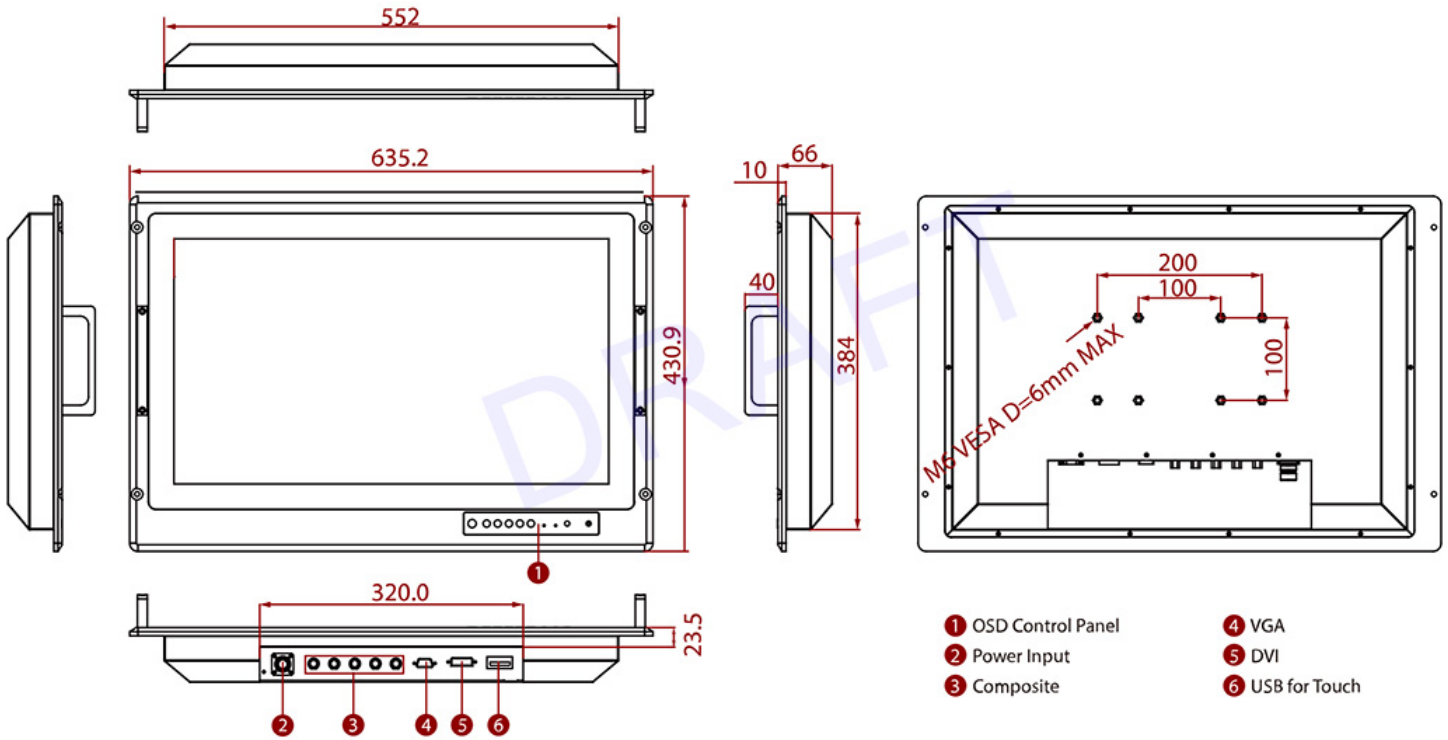

MECHANICAL DRAWINGS UNIT: MM

This is subject to change without Notice. Final Drawings Will be Provided for Approval after Order.