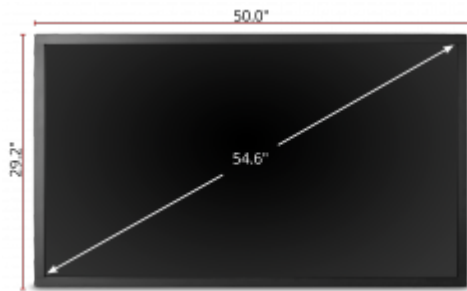

1. Internal Speakers	11. Audio Out
2. VESA® Compatible Wall Mount 400 x 400 mm	12. RS232 In/Out
3. Menu Controls	13. LAN
4. AC In	14. IR In/Out
5. SD Reader	15. HDMI x2
6. Micro USB	
7. DisplayPort In/Out	
8. DVI-I In/Out	
9. Audio In	
10. USB 2.0 (Type A x2, Type B x1)