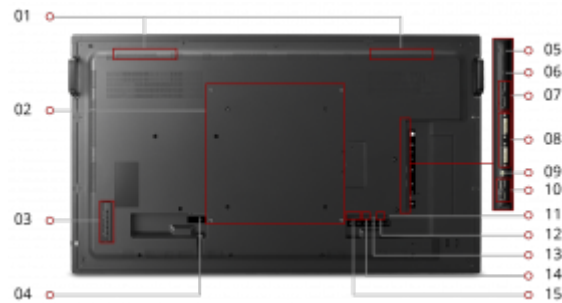

1. Internal Speakers	11. Audio Out
2. VESA® Compatible Wall Mount 400 x 400 mm	12. RS232 In/Out
3. Menu Controls	13. LAN
4. AC In	14. IR In/Out
5. SD Reader	15. HDMI x2
6. Micro USB	
7. DisplayPort In/Out	
8. DVI-I In/Out	
9. Audio In	
10. USB 2.0 (Type A x2, Type B x1)