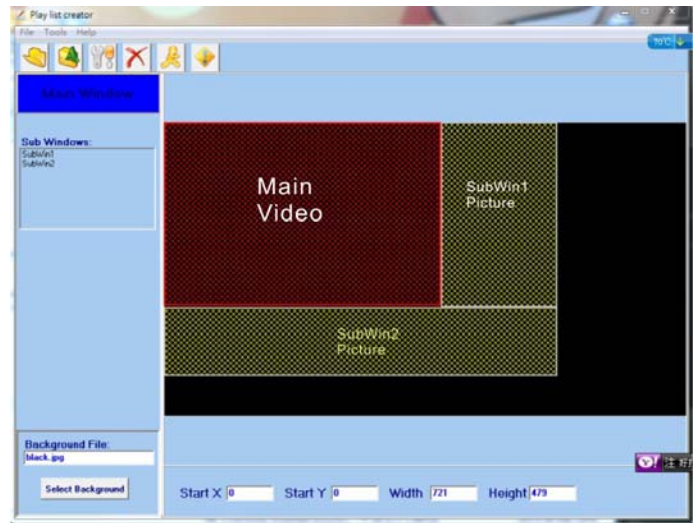

Digital Signage LCD Monitor

Chassis Stand Alone LCD Digital Signage Advertising Player,
 11.6" Wide 16:9, 1366x768, 1080P Full HD Supported video
 code format: MPG, MOV, MKV, , AVI, MP4, TP, TS, DAT, RM,
 RMVB, Supported image format: BMP, JPEG

(Model: TDD1160MP)

FEATURES:

- ★8:3 Screen CCFL Back-Light 330nits
- ★1080P Full HD Supported video code format:MPG, MOV, MKV, , AVI, MP4, TP, TS, DAT, RM, RMVB
- ★Supported image format:BMP, JPEG
- ★Supported audio code format: MP3
- ★When the machine is power failure and reset, it can start to playback from the current record before 5 or 10 or 30 seconds
- ★Free split screen:
 - Window mode
 - Landscape: supports one, two, three split screen, logo, rolling subtitle
- ★Clock display: a clock IC, time information can be displayed.
- ★Audio output: two-channel stereo audio output 2X2W, SNR 85dB.
- ★Rolling subtitles: Play video advertising, while at the bottom of the screen display pre-set text messages.
- ★Play mode: repeat the whole song, single repeat playing, sequential playing.
- ★Remote Control: Support Infrared Remote Control.
- ★Support OTG copy function.
- ★Support upgrading the firmware from USB port .(fastest)
- ★Program playing there are two models as follows:
 Set the multiple segment play time
 Play the designate file in the playtime
 Date setting adjusts the time value displayed on display terminals
 Display the time value on the screen or not
 Timing power on/off
 You can set power on/off time per day/week
 Provides 5-time range for power on/off

System Specifications

Viewable Size Image	11.6" 16:9
Active Display Area(mm)	256.125x144.0
Pixel Pitch(mm)	0.1875x0.1875
Number of Pixels	1366x768
Contrast Ratio	500
Display Color	16.7M colors
Brightness	350 LED
Viewing Angle(CR>=10)	65/65 50/60
Response Time	4
Dimensions	WxHxD mm
Weight	N.W/G.W