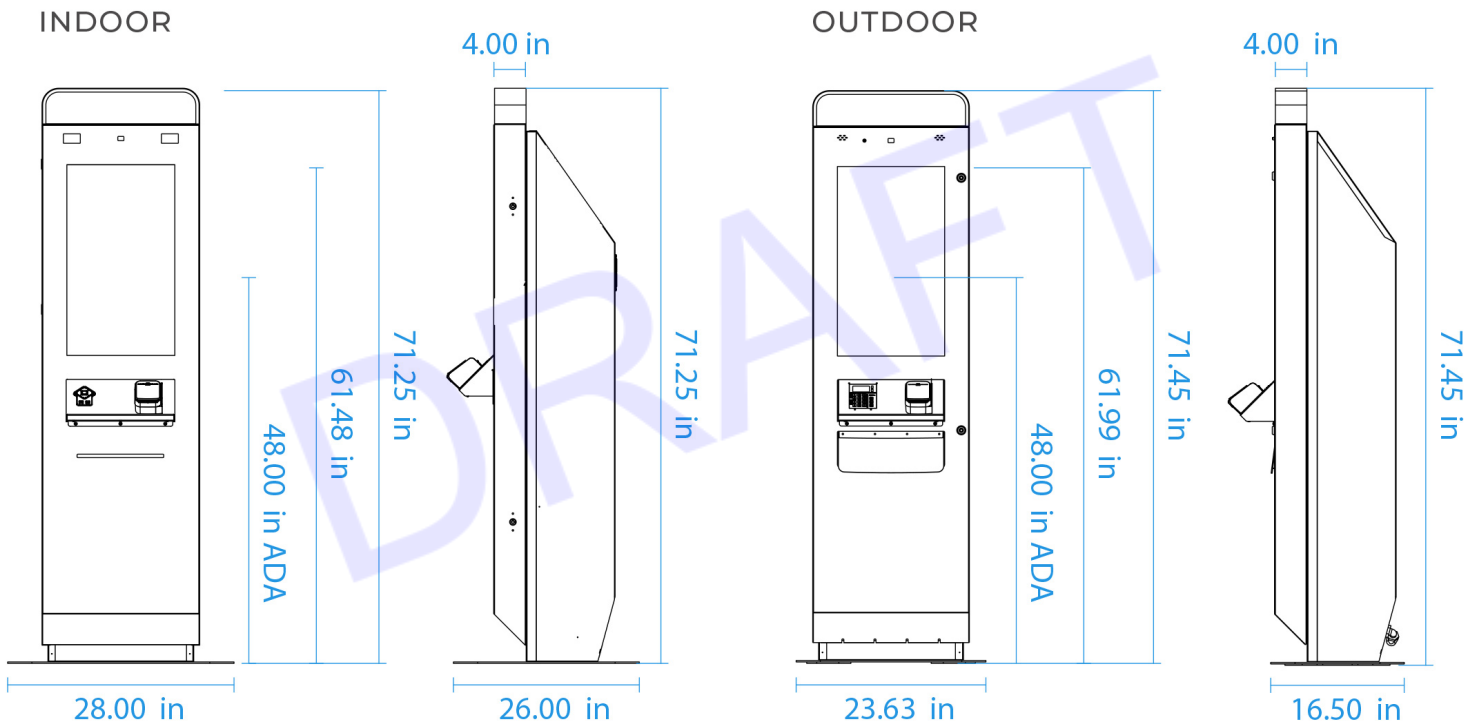

Its 27" monitor increases the interactive real estate and still provides elegant, clean simplicity.

- Payment devices can be positioned below the monitor or as side components.
- Component cavity can hold both a ticket printer and a receipt printer.
- The kiosk is serviced from the front to allow for easy maintenance and paper changes.

DIMENSIONS

INDOOR

- Width: 28.00"
- Height: 71.25"
- Depth: 23.00"
- Base plate: 28.00" w x 26.00" D

OUTDOOR

- Width: 23.63
- Height: 71.45"
- Depth: 16.50"
- Base plate: 23.63" w x 16.50" D

STANDARD SPECS