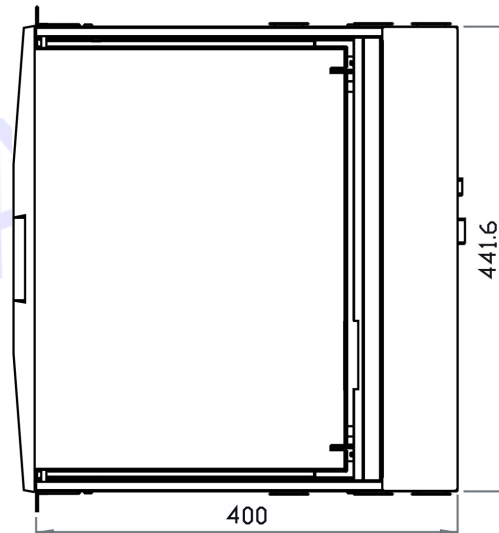

Top View

Drawing No.: NW1417HDe-05226022-V1