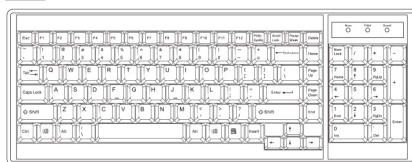

CAT6 KVM Dongle

Resolution Support ** : 16:10 - max. 1920 x 1200
16:9 - max. 1920 x 1080
4:3 - max. 1600 x 1200

CAT6 Combo KVM	IP	Remote	8-port	16-port	32-port
	1	0	NW1417HD-CIP8	NW1417HD-CIP16	NW1417HD-CIP32
	0	1	NW1417HD-CCE8	NW1417HD-CCE16	NW1417HD-CCE32
	0	0	NW1417HD-C8	NW1417HD-C16	NW1417HD-C32

Matrix DB-15 KVM	IP	Remote	8-port	16-port
	1	1	NW1417HD-M118	NW1417HD-M1116
	2	1	NW1417HD-M218	NW1417HD-M2116
	0	1	NW1417HD-M018	NW1417HD-M0116
	0	2	NW1417HD-M028	NW1417HD-M0216
	0	3	NW1417HD-M038	NW1417HD-M0316

DB-15 VGA USB KVM Cable

Resolution Support ** : 16:10 - max. 1920 x 1200
16:9 - max. 1920 x 1080
4:3 - max. 1600 x 1200

Combo DB-15 KVM	IP	Remote	8-port	16-port
	1	0	NW1417HD-IP8	NW1417HD-IP16
	0	1	NW1417HD-CE8	NW1417HD-CE8
	0	0	NW1417HD-S8	NW1417HD-S16

IP Console

High Performance KVM Access Over IP

Connector : RJ45

User management : 1 x active user, 15-user login

Network protocol : DHCP / BOOTP / DNS

Security : TLS 1.3, AES, LDAP, Active Directory (AD), HTTP(s)

Browser : Chrome, Firefox, Edge, etc.

Resolution : 16:9 - max. 1920x1080 / 16:10 - max. 1920x1200 / 4:3 - max. 1600x1200

STANDARD KEYBOARD

Ge G keyboard with touchpad