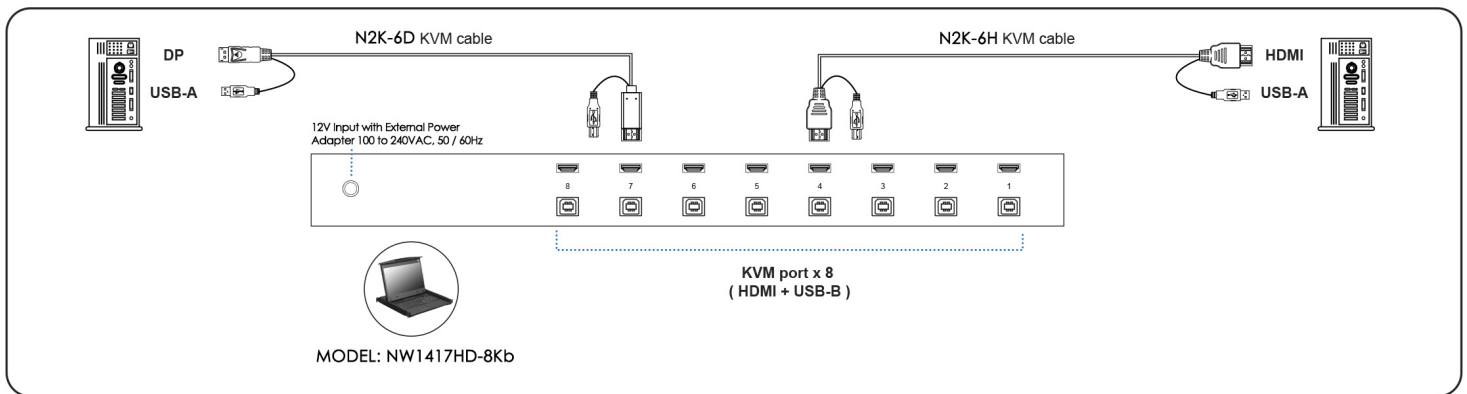

2K HDMI KVM

2K KVM		Remote	8-port
	0	0	NW1417HD-8K

2K KVM Cable

Resolution   16:9 - max. 2560 x 1440
Support **:   16:10 - max. 1920 x 1200
                         4:3 - max. 1600 x 1200

Local Console	
Keyboard / Mouse :	2 x USB-A
Video :	1 x HDMI 1.4
Resolution :	16 : 9 - max. 2560 x 1440@60Hz 16 : 10 - max. 1920 x 1200@60Hz 4 : 3 - max. 1600 x 1200@60Hz

KVM FEATURES

- 2K KVM with 8 HDMI USB ports in 1U
- 2K KVM cables support DP & HDMI video input
- Local console & KVM ports support resolution 2K and 1080p.
- Multi-platform for PC, server, blade server & SUN / MAC
- Port switching via front button & keyboard hotkeys
- Hot pluggable, no software or drivers required

OPTIONS

DC power options: 12V / 24V / 48V / 125V

KVM Port	
Port # :	8
Connector :	HDMI 1.4 + USB-B (Video + KB / MS)
Resolution :	16 : 9 - max. 2560 x 1440@60Hz 16 : 10 - max. 1920 x 1200@60Hz 4 : 3 - max. 1600 x 1200@60Hz

LOCAL CONSOLE & KVM PORT CONNECTION

Management	
Port switching	Front button & keyboard hotkeys
Compatibility	
Hardware	HP / IBM / Dell PC, Server and Blade Server SUN / Mac
OS support	Windows / Linux / Unix / Mac OS
Environment	
Operating temp.	0 to 55°C degree
Storage temp.	-20 to 60°C degree
Operating humidity	20~90%, non-condensing
Operating altitude	16,000 ft
Non-operating altitude	40,000 ft
Shock	10G acceleration (11ms duration)
Vibration	10~300Hz 0.5G RMS random vibration

Power	
Input	Auto-sensing 100 to 240VAC, 50 / 60Hz
Consumption	Max. 10W
Compliance	
Safety	FCC & CE certified
Environment	RoHS2 & REACH compliant