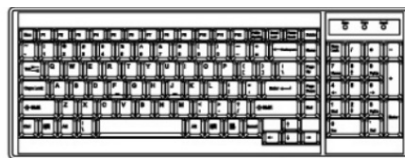

DB-15 VGA USB KVM Cable

NB - 6 (6 ft)	NB - 10 (10 ft)	NB - 15 (15 ft)
Resolution Support :	16:10 - max. 1920 x 1200	
	16:9 - max. 1920 x 1080	
	4:3 - max. 1600 x 1200	

** Resolution related to LCD specification

STANDARD KEYBOARD

e keyboard integrated with touchpad

b keyboard integrated with trackball

KEYBOARD OPTIONS (US layout only)

Me Mac keyboard with touchpad

Se S keyboard with touchpad

Mb Mac keyboard with trackball