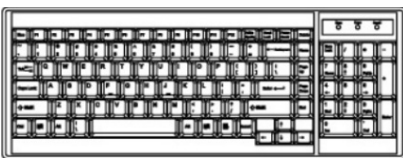

CAT6 KVM Dongle

Resolution Support : 16:9 - max. 1920 x 1080
4:3 - max. 1600 x 1200

** Resolution related to LCD specification

CAT6 Combo KVM	IP	Remote	8-port	16-port	32-port
1	0	NW117HD-CIP8	NW117HD-CIP16	NW117HD-CIP32	
0	1	NW117HD-CCE8	NW117HD-CCE16	NW117HD-CCE32	
0	0	NW117HD-C8	NW117HD-C16	NW117HD-C32	

DVI-D KVM	IP	Remote	12-port
	0	0	NW117HD-12D

Matrix	IP	Remote	8-port	16-port
DB-15 KVM	1	1	NW117HD-M118	NW117HD-M1116
	2	1	NW117HD-M218	NW117HD-M2116
	0	1	NW117HD-M018	NW117HD-M0116
	0	2	NW117HD-M028	NW117HD-M0216
	0	3	NW117HD-M038	NW117HD-M0316

DVI-D USB KVM Cable

Resolution Support :	16:10 - max. 1920 x 1200	
	16:9 - max. 1920 x 1080	
	4:3 - max. 1600 x 1200	
		NI - 6 (6 ft)
		NI - 15 (15 ft)

** Resolution related to LCD specification

Combo DB-15 KVM	IP	Remote	8-port	16-port
1	0	NW117HD-IP8	NW117HD-IP16	
0	1	NW117HD-CE8	NW117HD-CE8	
0	0	NW117HD-S8	NW117HD-S16	

DB-15 VGA USB KVM Cable

NB - 6 (6 ft)	NB - 10 (10 ft)	NB - 15 (15 ft)
Resolution Support :	16:10 - max. 1920 x 1200	
	16:9 - max. 1920 x 1080	
	4:3 - max. 1600 x 1200	

** Resolution related to LCD specification

DB-15 USB	IP	Remote	8-port	16-port
1	0	NW117HD-IPB8	NW117HD-IPB16	
0	1	NW117HD-B82	NW117HD-B162	
0	0	NW117HD-B8	NW117HD-B16	

STANDARD KEYBOARD

e keyboard integrated with touchpad