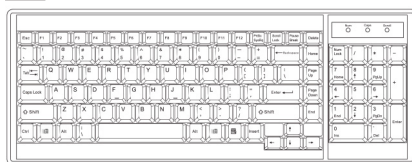

Matrix CAT6 KVM	IP	Remote	8-port	16-port	32-port
	1	1	-	NW117HD-MC1116	NW117HD-MC1132
	2	1	-	NW117HD-MC2116	NW117HD-MC3224
	0	1	-	NW117HD-MC0116	NW117HD-MC0132
	0	2	-	NW117HD-MC0216	NW117HD-MC0232
0	3	-	NW117HD-MC0316	NW117HD-MC0332	

CAT6 KVM Dongle

Resolution Support **: 16:10 - max. 1920 x 1200
16:9 - max. 1920 x 1080
4:3 - max. 1600 x 1200

CAT6 Combo KVM	IP	Remote	8-port	16-port	32-port
	1	0	NW117HD-CIP8	NW117HD-CIP16	NW117HD-CIP32
	0	1	NW117HD-CCE8	NW117HD-CCE16	NW117HD-CCE32
0	0	NW117HD-C8	NW117HD-C16	NW117HD-C32	

DB-15 USB HUB KVM	IP	Remote	8-port	
	1	0	NW117HD-IP8e	
	0	1	NW117HDCE-8e	
0	0	NW117HD-B8e		

DB-15 VGA USB KVM Cable

Resolution Support **: 16:10 - max. 1920 x 1200
16:9 - max. 1920 x 1080
4:3 - max. 1600 x 1200

Combo DB-15 KVM	IP	Remote	8-port	16-port
	1	0	NW117HD-IP8	NW117HD-IP16
	0	1	NW117HD-CE8	NW117HD-CE8
0	0	NW117HD-S8	NW117HD-S16	

IP Console

High Performance KVM Access Over IP

Connector : RJ45
User management: 1 x active user, 15-user login
Network protocol : DHCP / BOOTP / DNS
Security : TLS 1.3, AES, LDAP, Active Directory (AD), HTTP(s)
Browser : Chrome, Firefox, Edge, etc.
Resolution : 16:9 - max. 1920x1080 / 16:10 - max. 1920x1200 / 4:3 - max. 1600x1200

STANDARD KEYBOARD

Ge G keyboard with touchpad