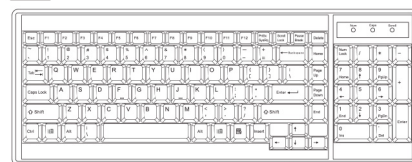

Gb G keyboard with trackball