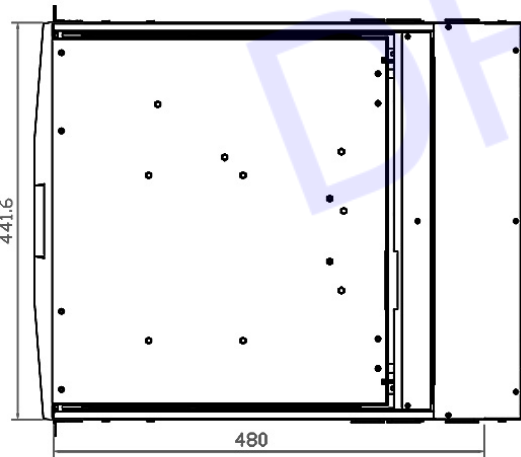

KEYBOARD OPTIONS

* US layout only

Me Mac keyboard with touchpad

Se S keyboard with touchpad

Sb S keyboard with trackball

DIMENSION

This is subject to change without Notice. Final Drawings Will be Provided for Approval after Order.

Top View