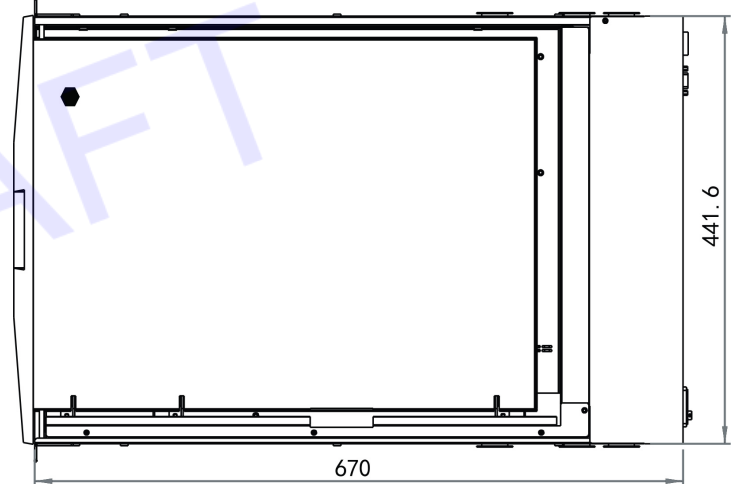

Browser : Chrome, Firefox, Edge, etc.

Resolution : 16:9 - max. 1920x1080 / 16:10 - max. 1920x1200 / 4:3 - max. 1600x1200

STANDARD KEYBOARD

Ge G keyboard with touchpad

Gb G keyboard with trackball

Supporting layouts

Sb S keyboard with trackball

STRUCTURE DIAGRAM

DIMENSION

This is subject to change without Notice. Final Drawings Will be Provided for Approval after Order.

Front View

Rear View

Side View

Top View