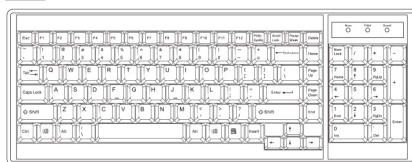

Browser : Chrome, Firefox, Edge, etc.

Resolution : 16:9 - max. 1920x1080 / 16:10 - max. 1920x1200 / 4:3 - max. 1600x1200

STANDARD KEYBOARD

Ge G keyboard with touchpad

Gb G keyboard with trackball

Supporting layouts