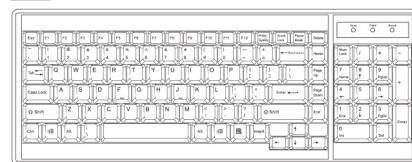

Browser : Chrome, Firefox, Edge, etc.

Resolution : 16:9 - max. 1920x1080 / 16:10 - max. 1920x1200 / 4:3 - max. 1600x1200

STANDARD KEYBOARD

Ge G keyboard with touchpad

Gb G keyboard with trackball

Supporting layouts

America					
	U.S.				
EMEA					
	U.K.	Germany	France	Russia	Spain
Asia					
	Japan	Korea			

KEYBOARD OPTIONS

* US layout only

Me Mac keyboard with touchpad

Se S keyboard with touchpad

Mb Mac keyboard with trackball