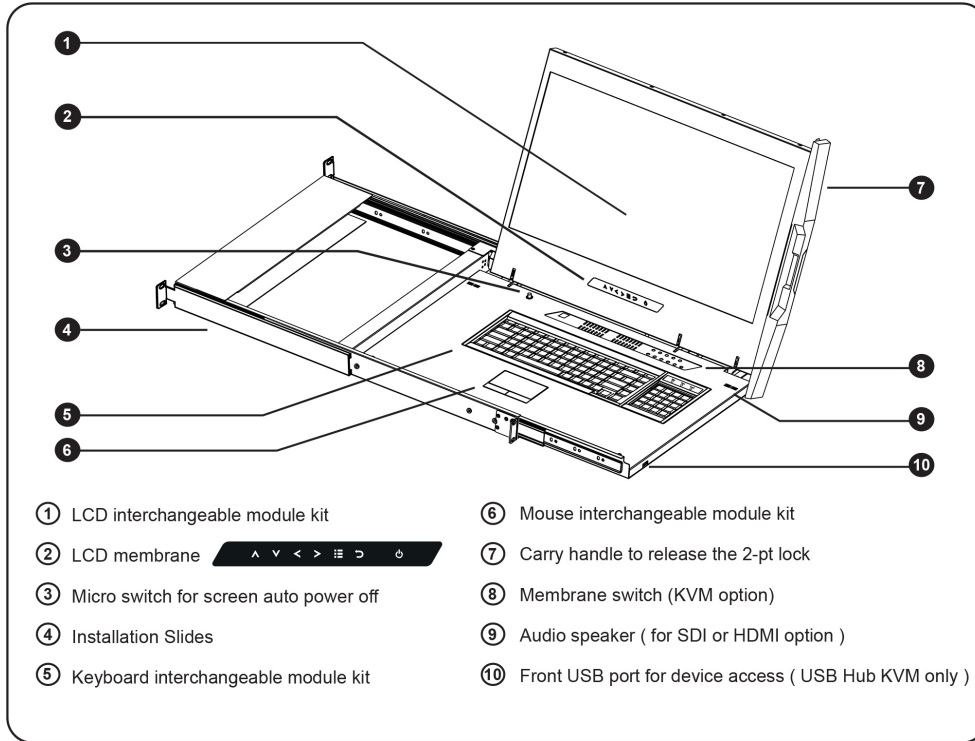

KEYBOARD OPTIONS

* US layout only

Me Mac keyboard with touchpad

Se S keyboard with touchpad

Mb Mac keyboard with trackball

Sb S keyboard with trackball

STRUCTURE DIAGRAM

DIMENSION

This is subject to change without Notice. Final Drawings Will be Provided for Approval after Order.