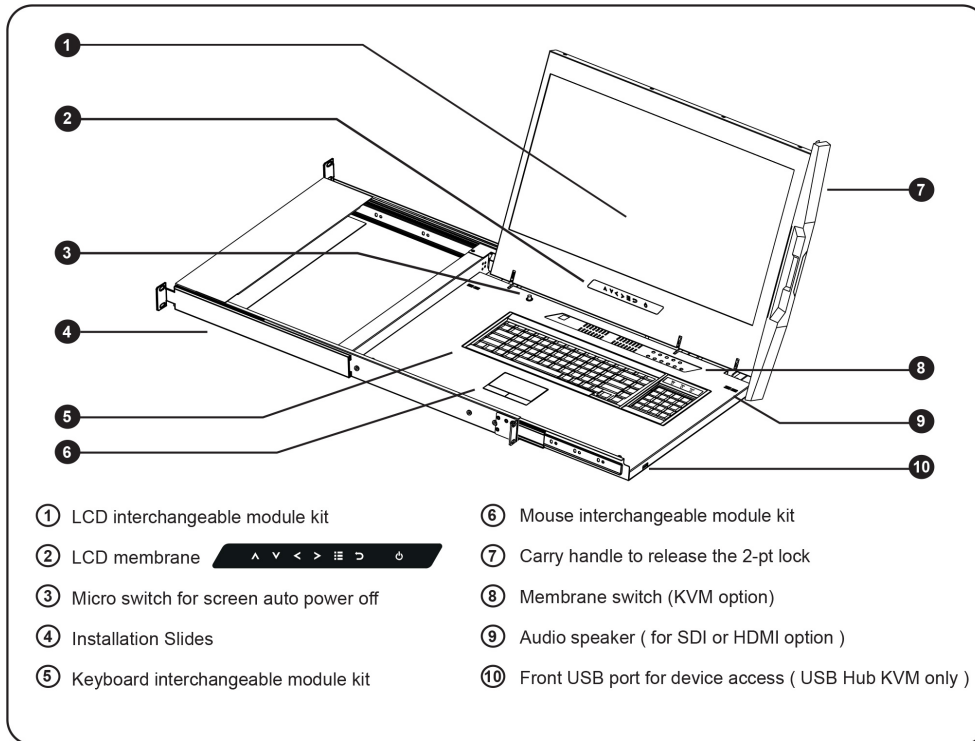

IP Console

High Performance KVM Access Over IP

Connector : RJ45
 User management : 1 x active user, 15-user login
 Network protocol : DHCP / BOOTP / DNS
 Security : TLS 1.3, AES, LDAP, Active Directory (AD), HTTP(s)
 Browser : Chrome, Firefox, Edge, etc.
 Resolution : 16:9 - max. 1920x1080 / 16:10 - max. 1920x1200 / 4:3 - max. 1600x1200

* US layout only

Me Mac keyboard with touchpad

Se S keyboard with touchpad

Mb Mac keyboard with trackball

Sb S keyboard with trackball

STRUCTURE DIAGRAM

DIMENSION

This is subject to change without Notice. Final Drawings Will be Provided for Approval after Order.