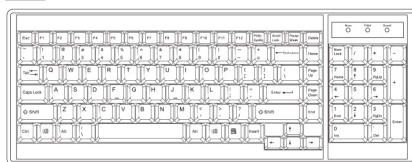

CAT6 KVM Dongle

Resolution Support **: 16:10 - max. 1920 x 1200
16:9 - max. 1920 x 1080
4:3 - max. 1600 x 1200

CAT6 Combo KVM	IP	Remote	8-port	16-port	32-port
	1	0	NVPW1215-CIP8	NVPW1215-CIP16	NVPW1215-CIP32
	0	1	NVPW1215-CCE8	NVPW1215-CCE16	NVPW1215-CCE32
	0	0	NVPW1215-C8	NVPW1215-C16	NVPW1215-C32

Matrix DB-15 KVM	IP	Remote	8-port	16-port
	1	1	NVPW1215-M118	NVPW1215-M1116
	2	1	NVPW1215-M218	NVPW1215-M2116
	0	1	NVPW1215-M018	NVPW1215-M0116
	0	2	NVPW1215-M028	NVPW1215-M0216
	0	3	NVPW1215-M038	NVPW1215-M0316

DB-15 VGA USB KVM Cable

Resolution Support **: 16:10 - max. 1920 x 1200
16:9 - max. 1920 x 1080
4:3 - max. 1600 x 1200

Combo DB-15 KVM	IP	Remote	8-port	16-port
	1	0	NVPW1215-IP8	NVPW1215-IP16
	0	1	NVPW1215-CE8	NVPW1215-CE8
	0	0	NVPW1215-S8	NVPW1215-S16

IP Console

High Performance KVM Access Over IP

Connector : RJ45
User management : 1 x active user, 15-user login
Network protocol : DHCP / BOOTP / DNS
Security : TLS 1.3, AES, LDAP, Active Directory (AD), HTTP(s)
Browser : Chrome, Firefox, Edge, etc.
Resolution : 16:9 - max. 1920x1080 / 16:10 - max. 1920x1200 / 4:3 - max. 1600x1200

STANDARD KEYBOARD

Ge G keyboard with touchpad