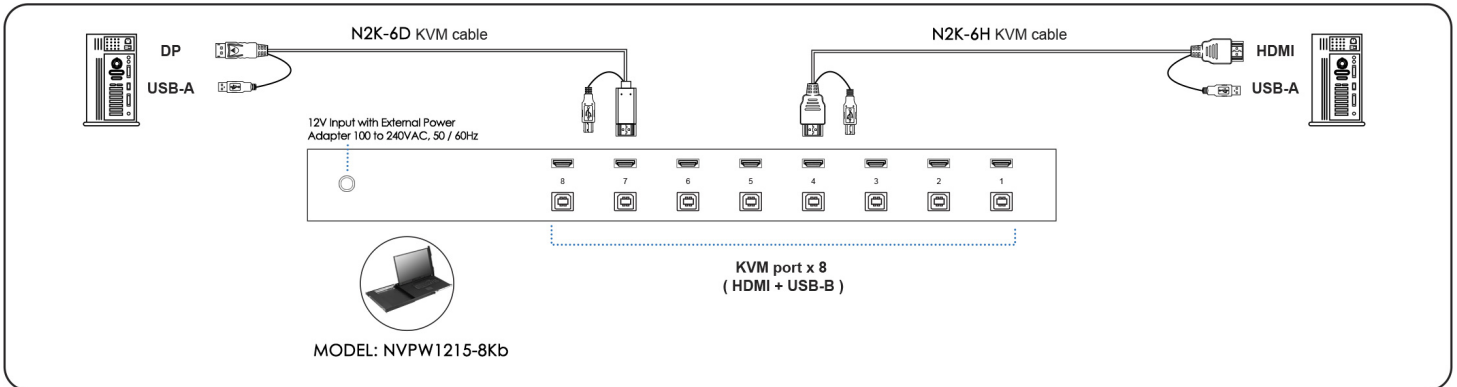

2K HDMI KVM

2K KVM		Remote	8-port
	0	0	NVPW1215-8K

2K KVM Cable

N2K-6D (6 ft)
DVI-D KVM cable
6ft 2K 60Hz

N2K-6H (6 ft)
HDMI KVM cable
6ft 2K 60Hz

Resolution Support ** :
16:9 - max. 2560 x 1440
16:10 - max. 1920 x 1200
4:3 - max. 1600 x 1200

Local Console	
Keyboard / Mouse :	2 x USB-A
Video :	1 x HDMI 1.4
Resolution :	16 : 9 - max. 2560 x 1440@60Hz 16 : 10 - max. 1920 x 1200@60Hz 4 : 3 - max. 1600 x 1200@60Hz

KVM FEATURES

- 2K KVM with 8 HDMI USB ports in 1U
- 2K KVM cables support DP & HDMI video input
- Local console & KVM ports support resolution 2K and 1080p.
- Multi-platform for PC, server, blade server & SUN / MAC
- Port switching via front button & keyboard hotkeys
- Hot pluggable, no software or drivers required

OPTIONS

DC power options: 12V / 24V / 48V / 125V

KVM Port	
Port # :	8
Connector :	HDMI 1.4 + USB-B (Video + KB / MS)
Resolution :	16 : 9 - max. 2560 x 1440@60Hz 16 : 10 - max. 1920 x 1200@60Hz 4 : 3 - max. 1600 x 1200@60Hz

LOCAL CONSOLE & KVM PORT CONNECTION

Management	
Port switching	Front button & keyboard hotkeys
Compatibility	
Hardware	HP / IBM / Dell PC, Server and Blade Server SUN / Mac
OS support	Windows / Linux / Unix / Mac OS
Environment	
Operating temp.	0 to 55°C degree
Storage temp.	-20 to 60°C degree
Operating humidity	20~90%, non-condensing
Operating altitude	16,000 ft
Non-operating altitude	40,000 ft
Shock	10G acceleration (11ms duration)
Vibration	10~300Hz 0.5G RMS random vibration

Power	
Input	Auto-sensing 100 to 240VAC, 50 / 60Hz
Consumption	Max. 10W
Compliance	
Safety	FCC & CE certified
Environment	RoHS2 & REACH compliant