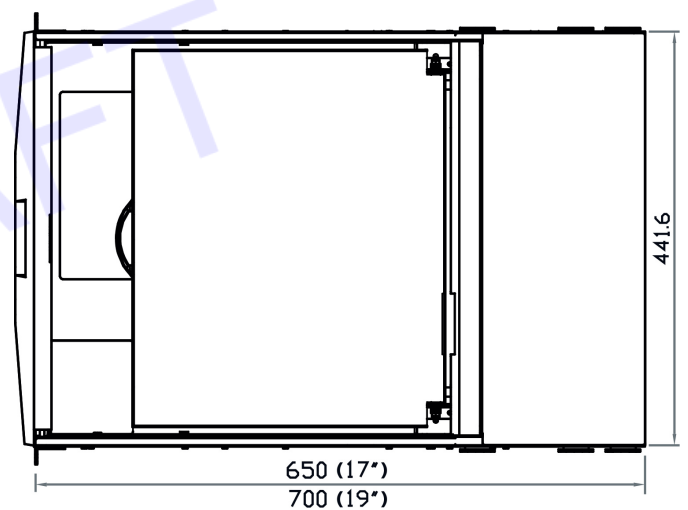

Physical		
Product ( W x D x H )	Single console	442 x 700 x 44 mm 17.4 x 27.6 x 1.73 inch
	Console w/ KVM	442 x 700 x 44 mm 17.4 x 27.6 x 1.73 inch
Packing ( W x D x H )	Single console / Console w/ KVM	595 x 910 x 140 mm 23.4 x 35.8 x 5.5 inch
	Single console	15.3 kg / 33.7 lb
Net weight	Console w/ KVM	20.1 kg / 44.2 lb
	Single console	16.3 kg / 35.9 lb
Gross weight	Single console	16.3 kg / 35.9 lb
	Console w/ KVM	22.1 kg / 48.6 lb

Browser : Chrome, Firefox, Edge, etc.

Resolution : 16:9 - max. 1920x1080 / 16:10 - max. 1920x1200 / 4:3 - max. 1600x1200

## DIMENSION

*This is subject to change without Notice. Final Drawings Will be Provided for Approval after Order.*

Front View

Rear View

Side View

Top View

Drawing No.: NVP900-05062022-V1