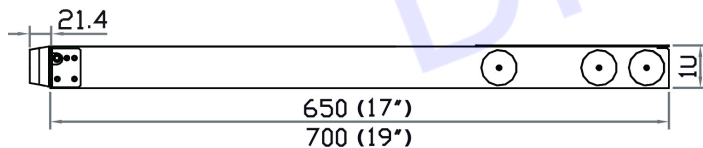

## STRUCTURE DIAGRAM

- |  |   |
|--|---|
| ① LCD interchangeable module kit   | ⑤ Membrane switch ( KVM option )        |
| ② Installation Slide   | ⑥ Mini USB optical mouse                |
| ③ LCD membrane  | ⑦ Keyboard interchangeable module kit   |
| ④ Microswitch  | ⑧ Carry handle to release the 2-pt lock |

## DIMENSION

*This is subject to change without Notice. Final Drawings Will be Provided for Approval after Order.*

Front View

Rear View

Side View

Top View

Drawing No.: NVP900-05062022-V1