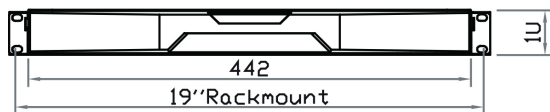

## STRUCTURE DIAGRAM

- |  |   |
|--|---|
| ① LCD interchangeable module kit   | ⑤ Membrane switch ( KVM option )        |
| ② Installation Slide   | ⑥ Mini USB optical mouse                |
| ③ LCD membrane  | ⑦ Keyboard interchangeable module kit   |
| ④ Microswitch  | ⑧ Carry handle to release the 2-pt lock |

## DIMENSION

*This is subject to change without Notice. Final Drawings Will be Provided for Approval after Order.*

Front View

Rear View

Side View

Top View

Drawing No.: NVP900-05062022-V1