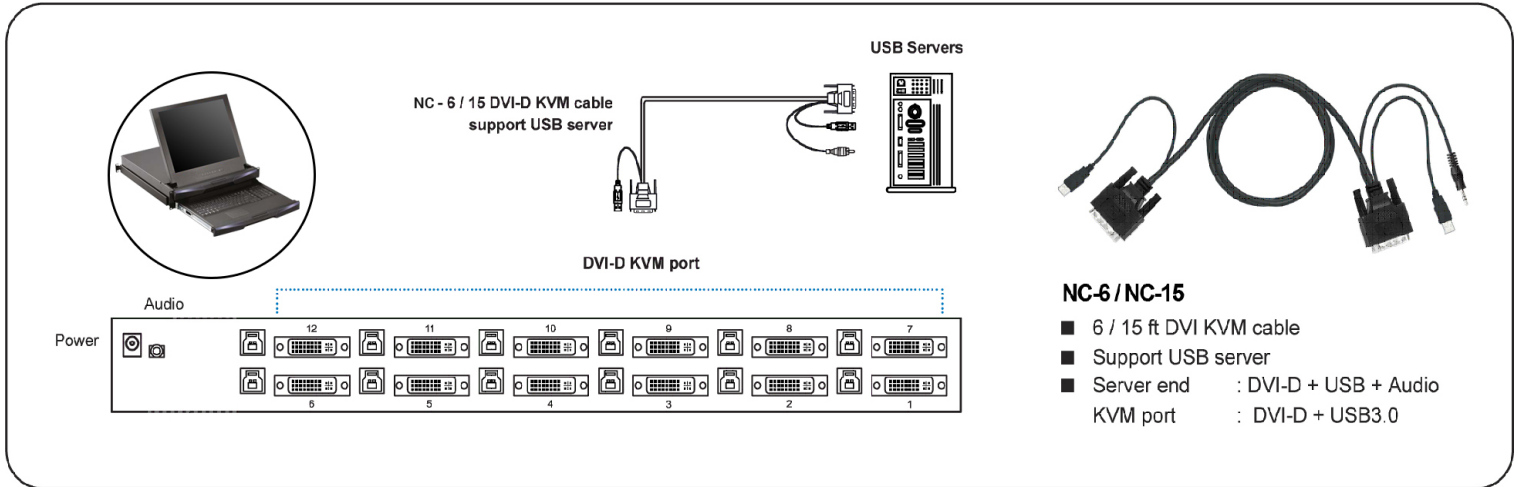

**Specifications subject to change without notice, not responsible for typographical errors.*

Environmental	
Operating	0 to 50°C Degree
Storage	-5 to 60°C Degree
Relative humidity	5~90%, non-condensing
Shock	10G acceleration (11 ms duration)
Vibration	5~500Hz 1G RMS random vibration
Regulatory	FCC, CE
Power	
Input	Auto-sensing 100 to 240VAC, 50 / 60Hz
Consumption	Max. 48 Watt, Standby 5 Watt
Product Dimensions	
Product	441.6 x 480 x 88 mm / 17.4 x 18.9 x 3.5 inch
Packing	585 x 620 x 190 mm / 23 x 24.4 x 7.5 inch
Weight (Net / Gross)	21.5 kgs (47.3 lbs) / 27.4 kgs (60.3 lbs)

KEYBOARD SELECTION

e keyboard integrated with touchpad

b keyboard integrated with trackball

Supporting layouts

America					
	United States				
EMEA					
	United Kingdom	Germany	France	Spain	Norway
	Italy	Russia	Switzerland	Netherlands	Portugal
	Asia				
	China	Japan	Korea	Arabia	Turkey

FRONT PANEL - PORT LED INDICATIONS

12 ports

KVM PORT CONNECTION

DVI KVM BENIFITS

- 12-port DVI-D, USB & Audio KVM
- DVI-D single link support 1920 x 1200 transmission
- Support widescreen & native SUN 1152 x 900 resolution
- Multi-platform for PCs, SUN and Mac G3 / G4 Mac / iMac
- Hot pluggable, no software or drivers required

OPTIONS

- Support VESA DDC2B emulation & TMDS signal pass-through
- Port switching via push button & keyboard hotkeys

Console	Local	Remote	IP	12-port
	1	0	0	NVD1201

DVI KVM SPECIFICATIONS

KVM Port	
Number of ports:	12
Connector:	DVI-D connector USB 3.0 connector (combined for keyboard, mouse & audio)
Connectivity:	Combo 4-in-1 KVM cable, 6 or 15 feet
Local Console	
Graphic connector:	1 x DVI-D
Resolution:	Up to 1920x1200
Input device:	2 x USB type A for keyboard & mouse
Audio out:	1 x 3.5mm stereo audio
Management	
PC Selection:	Front button & keyboard hotkey