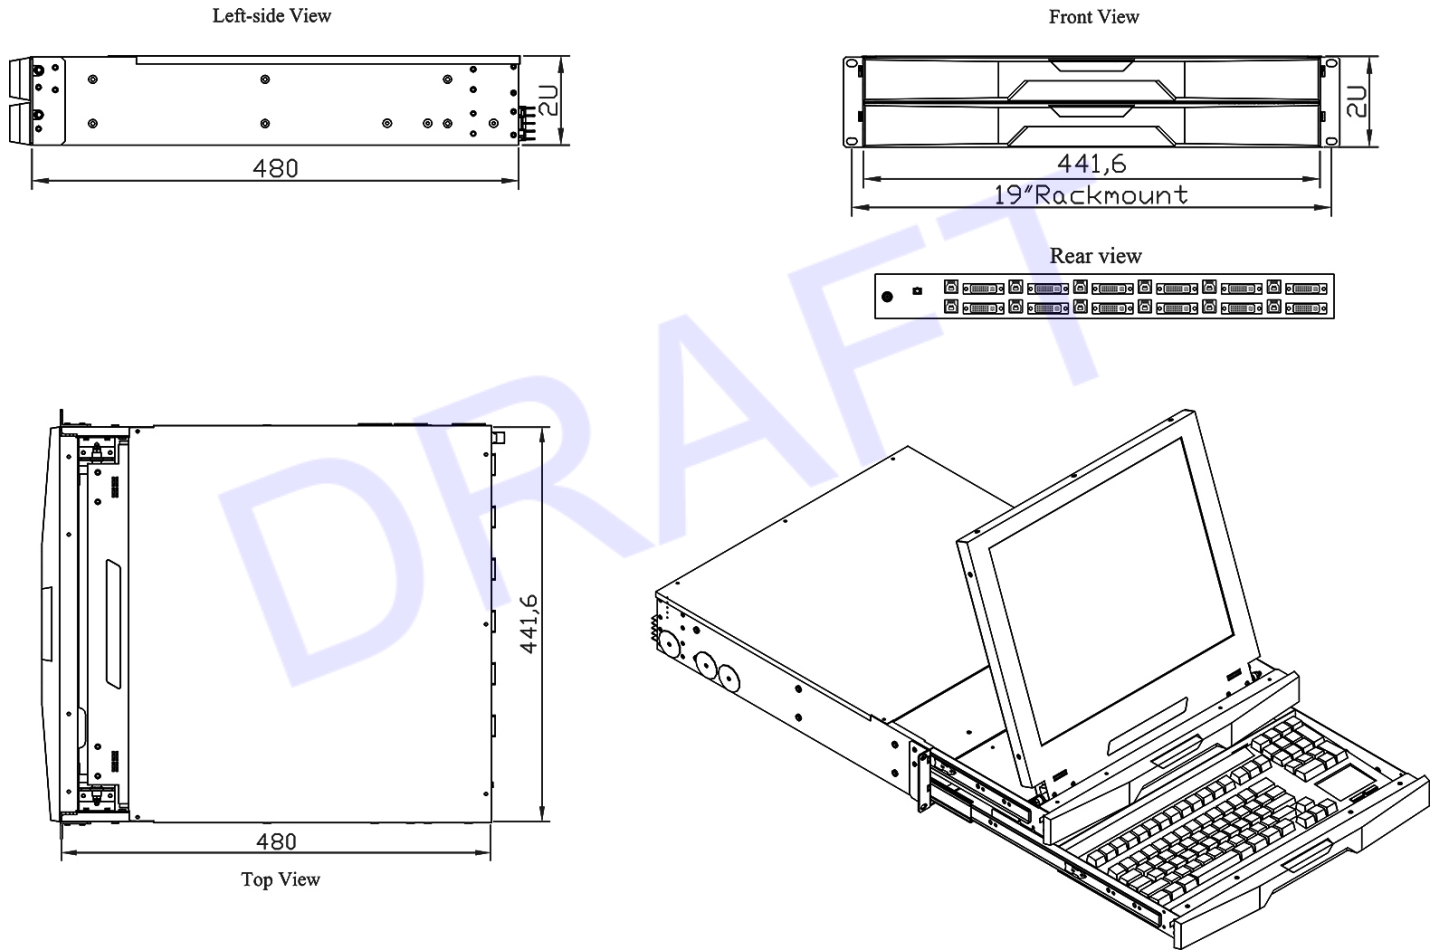

MECHANICAL DRAWINGS

This is subject to change without Notice. Final Drawings Will be Provided for Approval after Order.