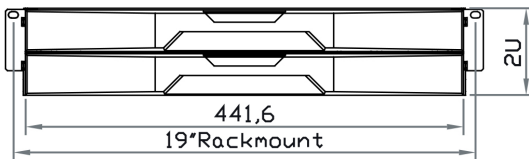

STRUCTURE DIAGRAM

DIMENSION

This is subject to change without Notice. Final Drawings Will be Provided for Approval after Order.

Front View

Top View

Rear View

Side View

Drawing No.: NVP2417e-04272022-V1