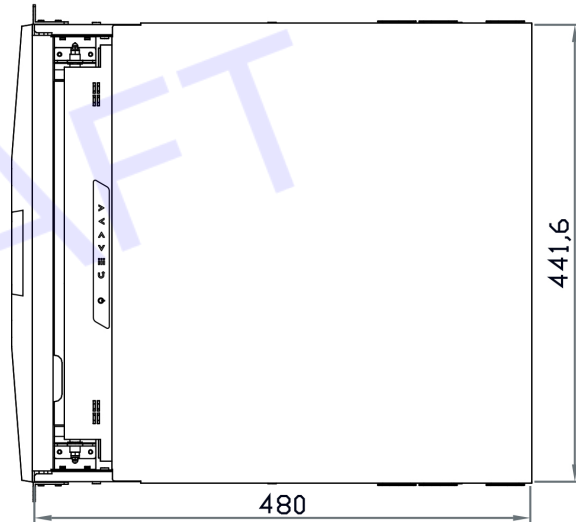

STRUCTURE DIAGRAM

DIMENSION

This is subject to change without Notice. Final Drawings Will be Provided for Approval after Order.

Front View

Top View

Rear View

Side View

Drawing No.: NVP2417e-04272022-V1