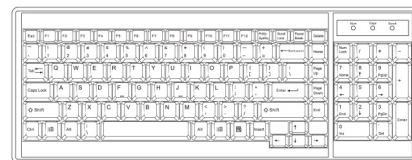

Gb G keyboard with trackball