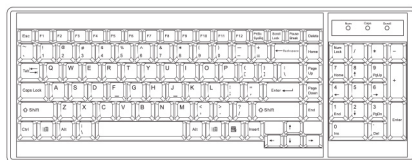

DVI-D USB KVM Cable

Resolution Support **: 16:10 - max. 1920 x 1200
16:9 - max. 1920 x 1080
4:3 - max. 1600 x 1200

Matrix CAT6 KVM	IP	Rem	8-port	16-port	32-port
	1	1	-	NVP2417-MC1116	NVP2417-MC1132
	2	1	-	NVP2417-MC2116	NVP2417-MC3224
	0	1	-	NVP2417-MC0116	NVP2417-MC0132
	0	2	-	NVP2417-MC0216	NVP2417-MC0232
	0	3	-	NVP2417-MC0316	NVP2417-MC0332

CAT6 KVM Dongle

Resolution Support **: 16:10 - max. 1920 x 1200
16:9 - max. 1920 x 1080
4:3 - max. 1600 x 1200

CAT6 Combo KVM	IP	Rem	8-port	16-port	32-port
	1	0	NVP2417-CIP8	NVP2417-CIP16	NVP2417-CIP32
	0	1	NVP2417-CCE8	NVP2417-CCE16	NVP2417-CCE32
	0	0	NVP2417-C8	NVP2417-C16	NVP2417-C32

Combo DB-15 KVM	IP	Remote	8-port	16-port
	1	0	NVP2417-IP8	NVP2417-IP16
	0	1	NVP2417-CE8	NVP2417-CE8
	0	0	NVP2417-S8	NVP2417-S16

DB-15 VGA USB KVM Cable

Resolution Support **: 16:10 - max. 1920 x 1200
16:9 - max. 1920 x 1080
4:3 - max. 1600 x 1200

IP Console

Connector : RJ45

User management : 1 x active user, 15-user login

Network protocol : DHCP / BOOTP / DNS

Security : TLS 1.3, AES, LDAP, Active Directory (AD), HTTP(s)

Browser : Chrome, Firefox, Edge, etc.

Resolution : 16:9 - max. 1920x1080 / 16:10 - max. 1920x1200 / 4:3 - max. 1600x1200

High Performance KVM Access Over IP

STANDARD KEYBOARD

Ge G keyboard with touchpad