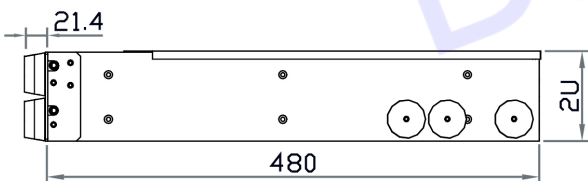

KEYBOARD OPTIONS

* US layout only

Me Mac keyboard with touchpad

Se S keyboard with touchpad

Mb Mac keyboard with trackball

Sb S keyboard with trackball

STRUCTURE DIAGRAM

DIMENSION

This is subject to change without Notice. Final Drawings Will be Provided for Approval after Order.

Front View

Top View

Rear View

Side View

Drawing No.: NVP2417e-04272022-V1