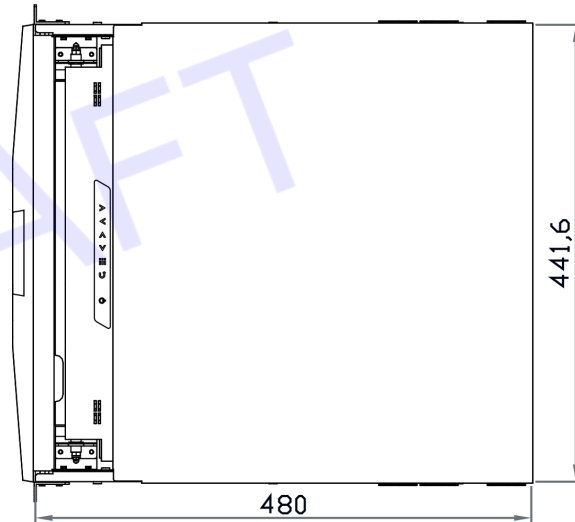

STRUCTURE DIAGRAM

DIMENSION

This is subject to change without Notice. Final Drawings Will be Provided for Approval after Order.

Front View

Top View

Rear View

Side View

Drawing No.: NVP2417e-SDI-04272022-V1