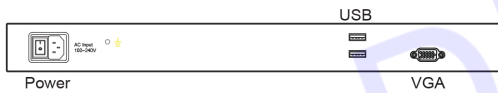

This is subject to change without Notice. Final Drawings Will be Provided for Approval after Order.

Front View

Top View

Rear View

Side View

Drawing No.: NVP2417e-HDMI-04272022-V1