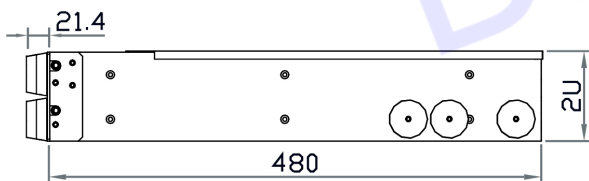

KEYBOARD OPTIONS

* US layout only

Me Mac keyboard with touchpad

Mb Mac keyboard with trackball

Se S keyboard with touchpad

Sb S keyboard with trackball

STRUCTURE DIAGRAM

DIMENSION

This is subject to change without Notice. Final Drawings Will be Provided for Approval after Order.

Front View

Top View

Rear View

Side View

Drawing No.: NVP2417e-HDMI-04272022-V1