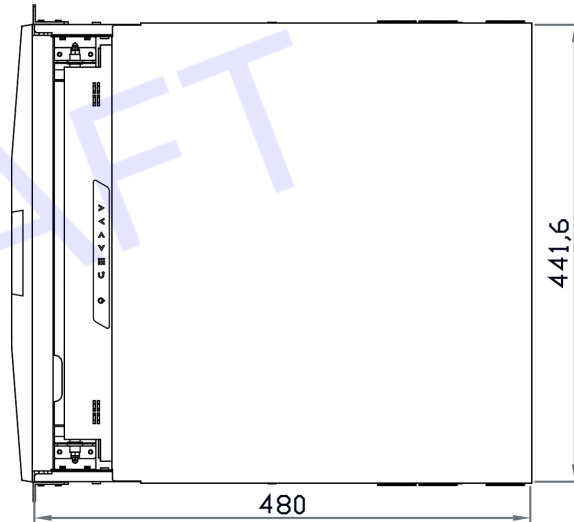

STRUCTURE DIAGRAM

DIMENSION

This is subject to change without Notice. Final Drawings Will be Provided for Approval after Order.

Front View

Top View

Rear View

Side View

Drawing No.: NVP2417e-HDMI-04272022-V1