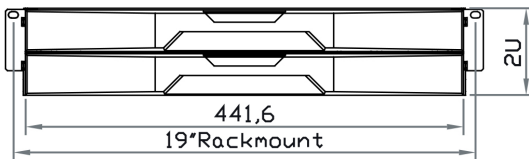

KEYBOARD OPTIONS

* US layout only

Me Mac keyboard with touchpad

Mb Mac keyboard with trackball

Se S keyboard with touchpad

Sb S keyboard with trackball

STRUCTURE DIAGRAM

DIMENSION

This is subject to change without Notice. Final Drawings Will be Provided for Approval after Order.

Front View

Top View

Rear View

Side View

Drawing No.: NVP2417e-HDMI-04272022-V1