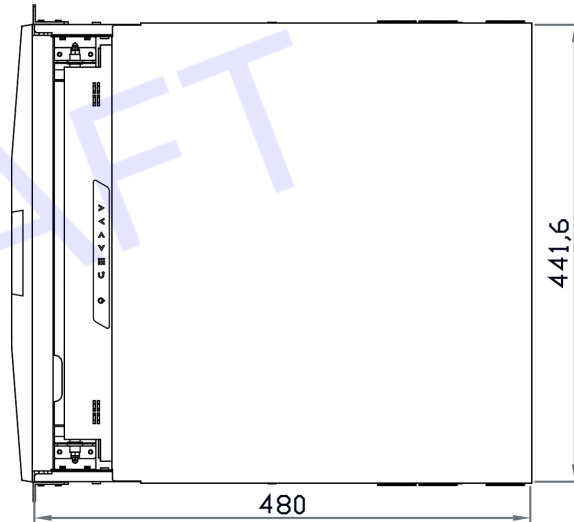

STRUCTURE DIAGRAM

DIMENSION

This is subject to change without Notice. Final Drawings Will be Provided for Approval after Order.

Front View

Top View

Rear View

Side View

Drawing No.: NVP2417b-04272022-V1