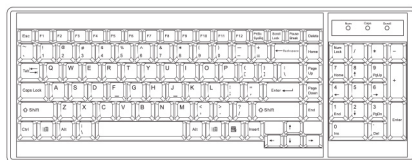

DVI-D USB KVM Cable

Resolution Support **: 16:10 - max. 1920 x 1200
16:9 - max. 1920 x 1080
4:3 - max. 1600 x 1200

Matrix CAT6 KVM	IP	Rem	8-port	16-port	32-port
	1	1	-	NVP2417-MC1116	NVP2417-MC1132
	2	1	-	NVP2417-MC2116	NVP2417-MC3224
	0	1	-	NVP2417-MC0116	NVP2417-MC0132
	0	2	-	NVP2417-MC0216	NVP2417-MC0232
	0	3	-	NVP2417-MC0316	NVP2417-MC0332

CAT6 KVM Dongle

Resolution Support **: 16:10 - max. 1920 x 1200
16:9 - max. 1920 x 1080
4:3 - max. 1600 x 1200

CAT6 Combo KVM	IP	Rem	8-port	16-port	32-port
	1	0	NVP2417-CIP8	NVP2417-CIP16	NVP2417-CIP32
	0	1	NVP2417-CCE8	NVP2417-CCE16	NVP2417-CCE32
	0	0	NVP2417-C8	NVP2417-C16	NVP2417-C32

Combo DB-15 KVM	IP	Remote	8-port	16-port
	1	0	NVP2417-IP8	NVP2417-IP16
	0	1	NVP2417-CE8	NVP2417-CE8
	0	0	NVP2417-S8	NVP2417-S16

DB-15 VGA USB KVM Cable

Resolution Support **: 16:10 - max. 1920 x 1200
16:9 - max. 1920 x 1080
4:3 - max. 1600 x 1200

IP Console

High Performance KVM Access Over IP

Connector : RJ45

User management : 1 x active user, 15-user login

Network protocol : DHCP / BOOTP / DNS

Security : TLS 1.3, AES, LDAP, Active Directory (AD), HTTP(s)

Browser : Chrome, Firefox, Edge, etc.

Resolution : 16:9 - max. 1920x1080 / 16:10 - max. 1920x1200 / 4:3 - max. 1600x1200

STANDARD KEYBOARD

Ge G keyboard with touchpad