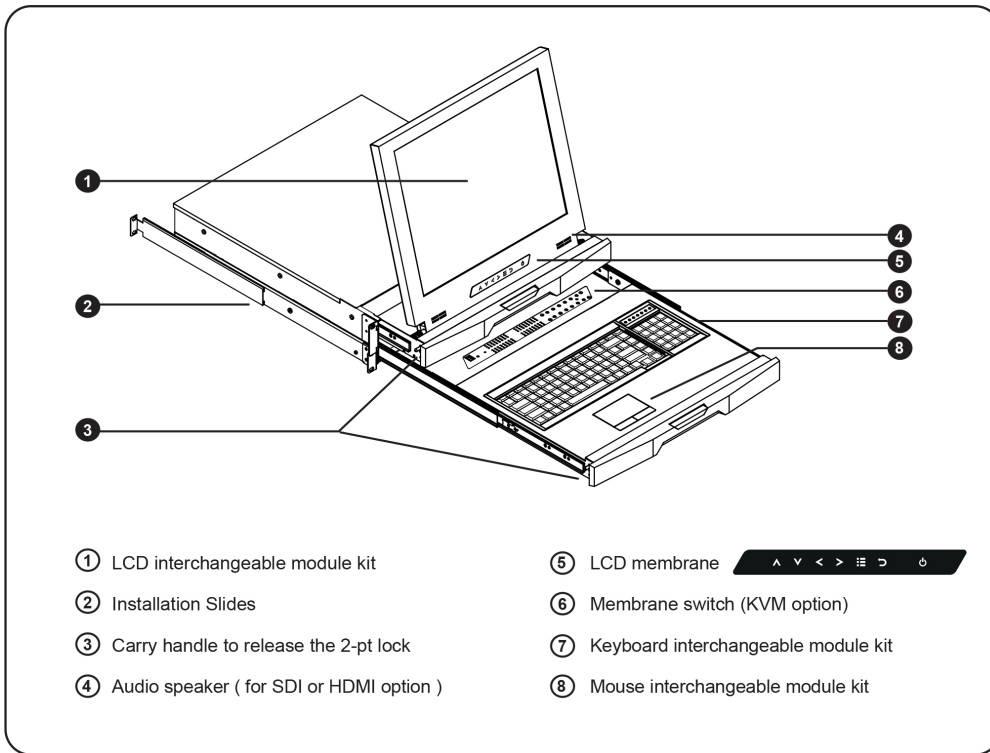

Connector : RJ45

User management : 1 x active user, 15-user login

Network protocol : DHCP / BOOTP / DNS

Security : TLS 1.3, AES, LDAP, Active Directory (AD), HTTP(s)

Browser : Chrome, Firefox, Edge, etc.

Resolution : 16:9 - max. 1920x1080 / 16:10 - max. 1920x1200 / 4:3 - max. 1600x1200

* US layout only

Me Mac keyboard with touchpad

Se S keyboard with touchpad

Mb Mac keyboard with trackball

Sb S keyboard with trackball

STRUCTURE DIAGRAM

DIMENSION

This is subject to change without Notice. Final Drawings Will be Provided for Approval after Order.