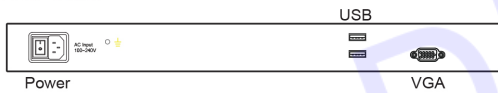

STRUCTURE DIAGRAM

DIMENSION

This is subject to change without Notice. Final Drawings Will be Provided for Approval after Order.

Front View

Top View

Rear View

Side View

Drawing No.: NVP2417b-SDI-04272022-V1