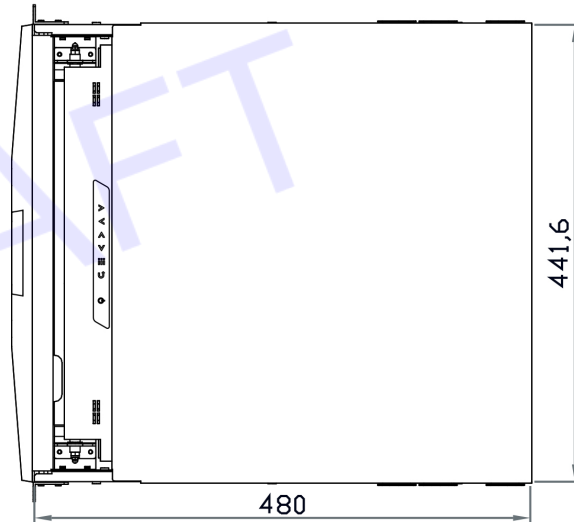

STRUCTURE DIAGRAM

DIMENSION

This is subject to change without Notice. Final Drawings Will be Provided for Approval after Order.

Front View

Top View

Rear View

Side View

Drawing No.: NVP2417b-SDI-04272022-V1