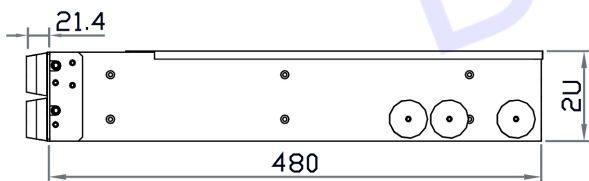

* US layout only

Me Mac keyboard with touchpad

Se S keyboard with touchpad

Mb Mac keyboard with trackball

Sb S keyboard with trackball

STRUCTURE DIAGRAM

DIMENSION

This is subject to change without Notice. Final Drawings Will be Provided for Approval after Order.

Front View

Top View

Rear View

Side View

Drawing No.: NVP2417b-SDI-04272022-V1