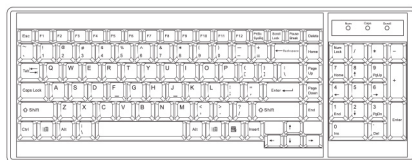

DVI-D USB KVM Cable

Resolution Support **: 16:10 - max. 1920 x 1200
16:9 - max. 1920 x 1080
4:3 - max. 1600 x 1200

Matrix CAT6 KVM	IP	Rem	8-port	16-port	32-port
	1	1	-	NVP2417-MC1116	NVP2417-MC1132
	2	1	-	NVP2417-MC2116	NVP2417-MC3224
	0	1	-	NVP2417-MC0116	NVP2417-MC0132
	0	2	-	NVP2417-MC0216	NVP2417-MC0232
	0	3	-	NVP2417-MC0316	NVP2417-MC0332

CAT6 KVM Dongle

Resolution Support **: 16:10 - max. 1920 x 1200
16:9 - max. 1920 x 1080
4:3 - max. 1600 x 1200

CAT6 Combo KVM	IP	Rem	8-port	16-port	32-port
	1	0	NVP2417-CIP8	NVP2417-CIP16	NVP2417-CIP32
	0	1	NVP2417-CCE8	NVP2417-CCE16	NVP2417-CCE32
	0	0	NVP2417-C8	NVP2417-C16	NVP2417-C32

Combo DB-15 KVM	IP	Remote	8-port	16-port
	1	0	NVP2417-IP8	NVP2417-IP16
	0	1	NVP2417-CE8	NVP2417-CE8
	0	0	NVP2417-S8	NVP2417-S16

DB-15 VGA USB KVM Cable

Resolution Support **: 16:10 - max. 1920 x 1200
16:9 - max. 1920 x 1080
4:3 - max. 1600 x 1200

IP Console

Connector : RJ45
User management : 1 x active user, 15-user login
Network protocol : DHCP / BOOTP / DNS
Security : TLS 1.3, AES, LDAP, Active Directory (AD), HTTP(s)
Browser : Chrome, Firefox, Edge, etc.
Resolution : 16:9 - max. 1920x1080 / 16:10 - max. 1920x1200 / 4:3 - max. 1600x1200

High Performance KVM Access Over IP

STANDARD KEYBOARD

Ge G keyboard with touchpad