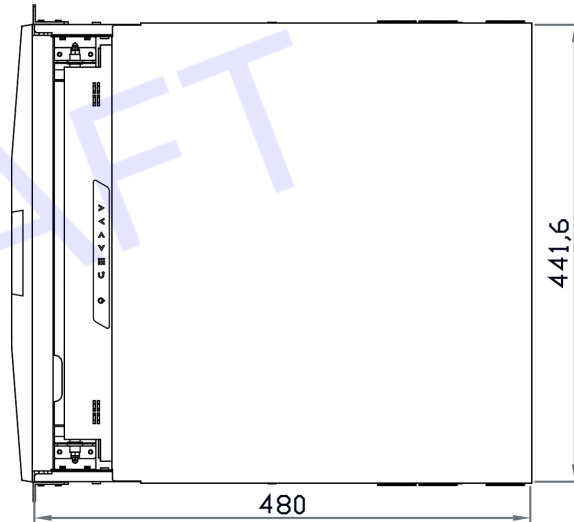

STRUCTURE DIAGRAM

DIMENSION

This is subject to change without Notice. Final Drawings Will be Provided for Approval after Order.

Front View

Top View

Rear View

Side View

Drawing No.: NVP2417b-HDMI-04272022-V1