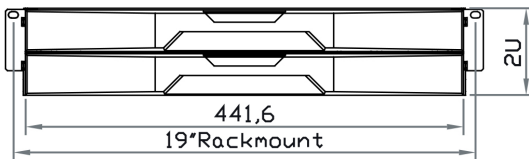

* US layout only

Me Mac keyboard with touchpad

Se S keyboard with touchpad

Mb Mac keyboard with trackball

Sb S keyboard with trackball

STRUCTURE DIAGRAM

DIMENSION

This is subject to change without Notice. Final Drawings Will be Provided for Approval after Order.

Front View

Top View

Rear View

Side View

Drawing No.: NVP2417b-DVI-04272022-V1