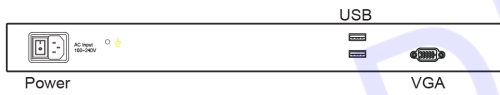

STRUCTURE DIAGRAM

DIMENSION

This is subject to change without Notice. Final Drawings Will be Provided for Approval after Order.

Rear View

Drawing No.: NVP2417b-DVI-04272022-V1