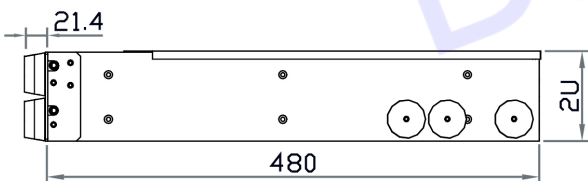

* US layout only

Me Mac keyboard with touchpad

Se S keyboard with touchpad

Mb Mac keyboard with trackball

Sb S keyboard with trackball

STRUCTURE DIAGRAM

DIMENSION

This is subject to change without Notice. Final Drawings Will be Provided for Approval after Order.

Front View

Top View

Rear View

Side View

Drawing No.: NVP2417b-DVI-04272022-V1