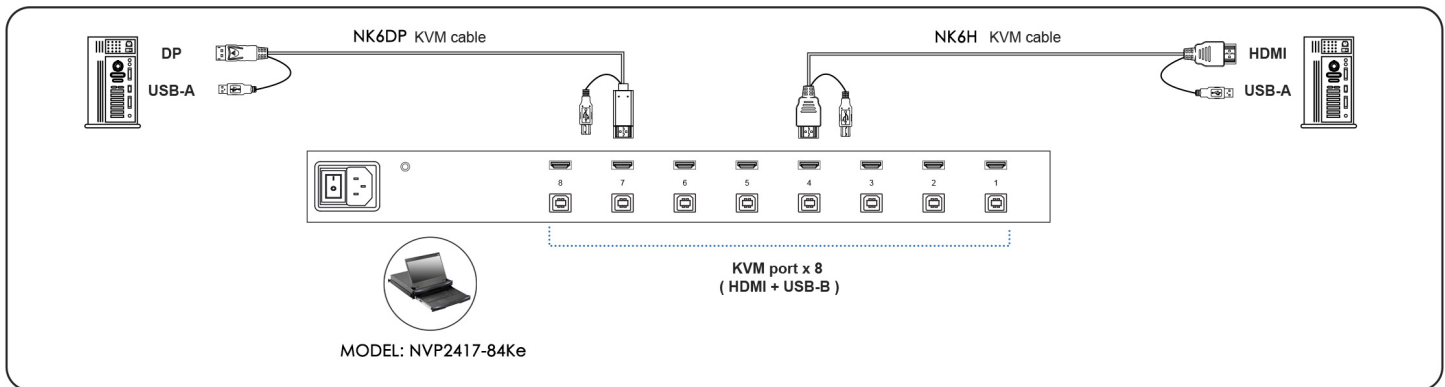

BENIFITS

- 4K KVM with 8 HDMI USB ports in 1U
- 4K KVM cables support DP & HDMI video input
- USB hub port share peripheral devices among computers
- Local console & KVM ports support resolution 4K, 2K and 1080p.
- Multi-platform for PC, server, blade server & SUN / MAC
- Port switching via front button & keyboard hotkeys
- Hot pluggable, no software or drivers required

4K KVM Cable

OPTIONS

DC power options: 12V / 24V / 48V / 125V

KVM Port	
Port # :	8
Connector :	HDMI 2.0 + USB-B (Video + KB / MS)
Resolution :	16 : 9 - max. 3840 x 2160@60Hz
	16 : 10 - max. 1920 x 1200@60Hz
	4 : 3 - max. 1600 x 1200@60Hz

Local Console	
Keyboard / Mouse :	2 x USB-A
Video :	1 x HDMI 2.0
Resolution :	16 : 9 - max. 3840 x 2160@60Hz
	16 : 10 - max. 1920 x 1200@60Hz
	4 : 3 - max. 1600 x 1200@60Hz

LOCAL CONSOLE & KVM PORT CONNECTION

Management	
Port switching	Front button & keyboard hotkeys
Compatibility	
Hardware	HP / IBM / Dell PC, Server and Blade Server SUN / Mac
OS support	Windows / Linux / Unix / Mac OS
Environment	
Operating temp.	0 to 55°C degree
Storage temp.	-20 to 60°C degree
Operating humidity	20~90%, non-condensing
Operating altitude	16,000 ft
Non-operating altitude	40,000 ft
Shock	10G acceleration (11ms duration)
Vibration	10~300Hz 0.5G RMS random vibration

Power	
Input	Auto-sensing 100 to 240VAC, 50 / 60Hz
Consumption	Max. 10W
Compliance	
Safety	FCC & CE certified
Environment	RoHS2 & REACH compliant