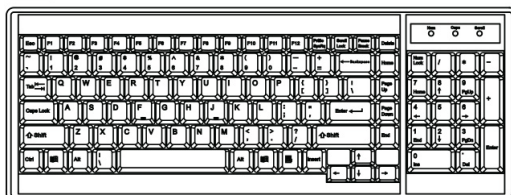

CAT6 KVM Dongle

Resolution Support ** : 16:10 - max. 1920 x 1200
16:9 - max. 1920 x 1080
4:3 - max. 1600 x 1200

CAT6 Combo KVM	IP	Remote	8-port	16-port	32-port
	1	0	NVP120-CIP8	NVP120-CIP16	NVP120-CIP32
	0	1	NVP120-CCE8	NVP120-CCE16	NVP120-CCE32
	0	0	NVP120-C8	NVP120-C16	NVP120-C32

Matrix DB-15 KVM	IP	Remote	8-port	16-port
	1	1	NVP120-M118	NVP120-M1116
	2	1	NVP120-M218	NVP120-M2116
	0	1	NVP120-M018	NVP120-M0116
	0	2	NVP120-M028	NVP120-M0216
	0	3	NVP120-M038	NVP120-M0316

DB-15 VGA USB KVM Cable

Resolution Support ** : 16:10 - max. 1920 x 1200
16:9 - max. 1920 x 1080
4:3 - max. 1600 x 1200

Combo DB-15 KVM	IP	Remote	8-port	16-port
	1	0	NVP120-IP8	NVP120-IP16
	0	1	NVP120-CE8	NVP120-CE8
	0	0	NVP120-S8	NVP120-S16

IP Console

High Performance KVM Access Over IP

Connector :	RJ45
User management :	1 x active user, 15-user login
Network protocol :	DHCP / BOOTP / DNS
Security :	TLS 1.3, AES, LDAP, Active Directory (AD), HTTP(s)
Browser :	Chrome, Firefox, Edge, etc.
Resolution :	16:9 - max. 1920x1080 / 16:10 - max. 1920x1200 / 4:3 - max. 1600x1200

STANDARD KEYBOARD

Ge G keyboard with touchpad

Supporting layouts

America	 U.S.
EMEA	 U.K. Germany France Russia Spain Italy
Asia	 Japan Korea