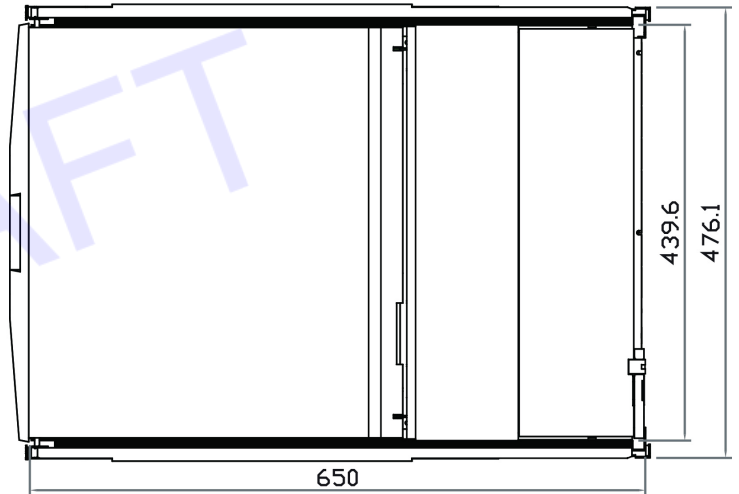

Physical		
Product (W x D x H)	Single console	442 x 650 x 44 mm 17.4 x 25.6 x 1.73 inch
	Console w/ KVM	442 x 650 x 44 mm 17.4 x 25.6 x 1.73 inch
Packing (W x D x H)	Single console / Console w/ KVM	590 x 815 x 140 mm 23.2 x 32.1 x 5.5 inch
	Single console	14.5 kg / 31.9 lb
Net weight	Console w/ KVM	15.5 kg / 34.1 lb
	Single console	22 kg / 48.4 lb
Gross weight	Single console	22 kg / 48.4 lb
	Console w/ KVM	23.4 kg / 51.5 lb

STRUCTURE DIAGRAM

DIMENSION

This is subject to change without Notice. Final Drawings Will be Provided for Approval after Order.

Front View

Rear View

Side View

Top View

Drawing No.: NVP120-04202022-V1