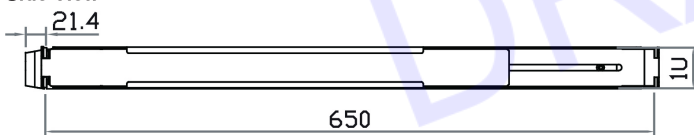

STRUCTURE DIAGRAM

DIMENSION

This is subject to change without Notice. Final Drawings Will be Provided for Approval after Order.

Front View

Rear View

Side View

Top View

Drawing No.: NVP120e-HDMI-02132024-V1