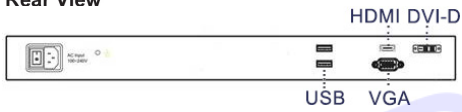

STRUCTURE DIAGRAM

DIMENSION

This is subject to change without Notice. Final Drawings Will be Provided for Approval after Order.

Front View

Rear View

Side View

Top View

Drawing No.: NVP120e-HDMI-02132024-V1