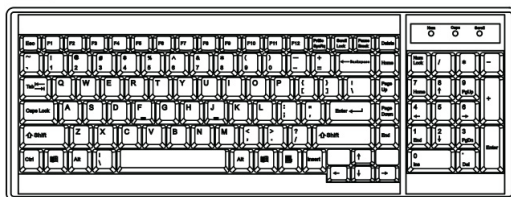

CAT6 KVM Dongle

Resolution Support **: 16:10 - max. 1920 x 1200
16:9 - max. 1920 x 1080
4:3 - max. 1600 x 1200

CAT6 Combo KVM	IP	Remote	8-port	16-port	32-port
	1	0	NVP120-CIP8	NVP120-CIP16	NVP120-CIP32
	0	1	NVP120-CCE8	NVP120-CCE16	NVP120-CCE32
	0	0	NVP120-C8	NVP120-C16	NVP120-C32

Matrix DB-15 KVM	IP	Remote	8-port	16-port
	1	1	NVP120-M118	NVP120-M1116
	2	1	NVP120-M218	NVP120-M2116
	0	1	NVP120-M018	NVP120-M0116
	0	2	NVP120-M028	NVP120-M0216
	0	3	NVP120-M038	NVP120-M0316

DB-15 VGA USB KVM Cable

Resolution Support **: 16:10 - max. 1920 x 1200
16:9 - max. 1920 x 1080
4:3 - max. 1600 x 1200

Combo DB-15 KVM	IP	Remote	8-port	16-port
	1	0	NVP120-IP8	NVP120-IP16
	0	1	NVP120-CE8	NVP120-CE8
	0	0	NVP120-S8	NVP120-S16

IP Console

Resolution Support **: 16:10 - max. 1920 x 1200
16:9 - max. 1920 x 1080
4:3 - max. 1600 x 1200

High Performance KVM Access Over IP

Connector : RJ45   User management : 1 x active user, 15-user login   Network protocol : DHCP / BOOTP / DNS   Security : TLS 1.3, AES, LDAP, Active Directory (AD), HTTP(s)   Browser : Chrome, Firefox, Edge, etc.   Resolution : 16:9 - max. 1920x1080 / 16:10 - max. 1920x1200 / 4:3 - max. 1600x1200

STANDARD KEYBOARD

Ge G keyboard with touchpad

Supporting layouts

America U.S.					
EMEA U.K.	Germany	France	Russia	Spain	Italy
Asia Japan	Korea