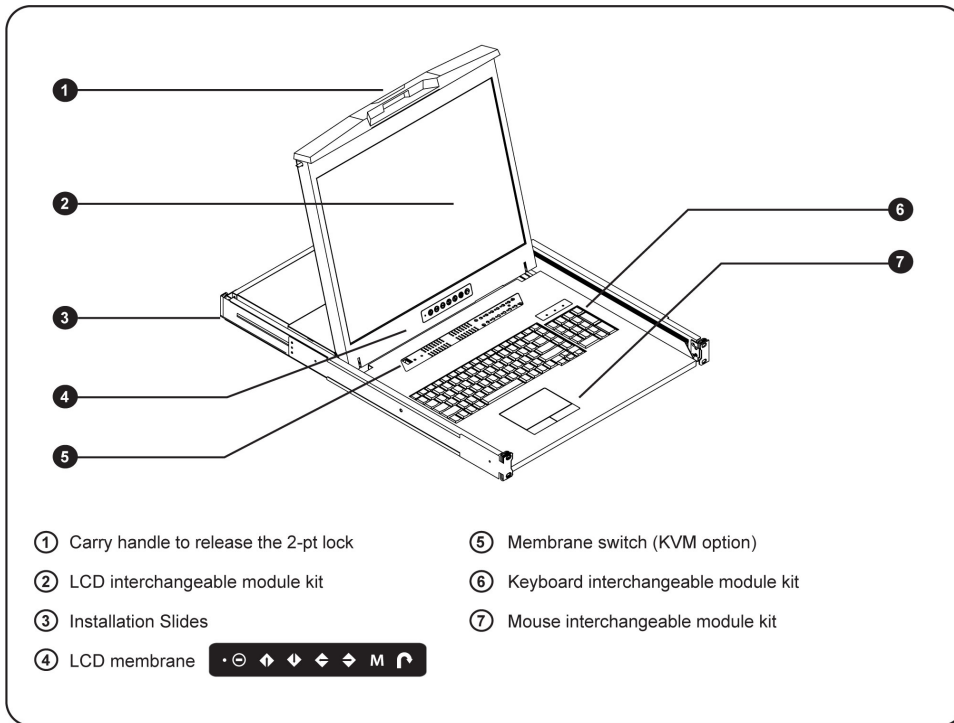

IP Console

Resolution Support **: 16:10 - max. 1920 x 1200
16:9 - max. 1920 x 1080
4:3 - max. 1600 x 1200

High Performance KVM Access Over IP

<p>Connector : RJ45</p> <p>User management : 1 x active user, 15-user login</p> <p>Network protocol : DHCP / BOOTP / DNS</p> <p>Security : TLS 1.3, AES, LDAP, Active Directory (AD), HTTP(s)</p> <p>Browser : Chrome, Firefox, Edge, etc.</p> <p>Resolution : 16:9 - max. 1920x1080 / 16:10 - max. 1920x1200 / 4:3 - max. 1600x1200</p>
--

STRUCTURE DIAGRAM

DIMENSION

This is subject to change without Notice. Final Drawings Will be Provided for Approval after Order.

Front View

Rear View

Side View

Top View

Drawing No.: NVP120e-HDMI-02132024-V1