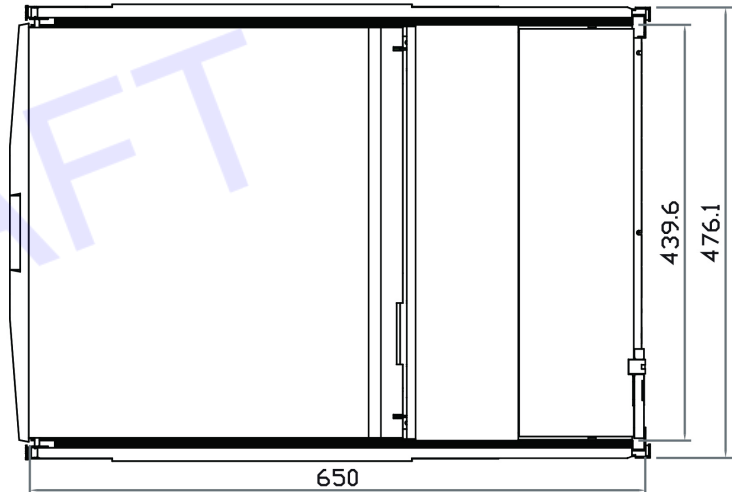

Physical		
Product (W x D x H)	Single console	442 x 650 x 44 mm 17.4 x 25.6 x 1.73 inch
	Console w/ KVM	442 x 650 x 44 mm 17.4 x 25.6 x 1.73 inch
Packing (W x D x H)	Single console / Console w/ KVM	590 x 815 x 140 mm 23.2 x 32.1 x 5.5 inch
	Single console	14.5 kg / 31.9 lb
Net weight	Console w/ KVM	15.5 kg / 34.1 lb
	Single console	22 kg / 48.4 lb
Gross weight	Single console	22 kg / 48.4 lb
	Console w/ KVM	23.4 kg / 51.5 lb

IP Console

Resolution Support **: 16:10 - max. 1920 x 1200
16:9 - max. 1920 x 1080
4:3 - max. 1600 x 1200

High Performance KVM Access Over IP

<p>Connector : RJ45</p> <p>User management : 1 x active user, 15-user login</p> <p>Network protocol : DHCP / BOOTP / DNS</p> <p>Security : TLS 1.3, AES, LDAP, Active Directory (AD), HTTP(s)</p> <p>Browser : Chrome, Firefox, Edge, etc.</p> <p>Resolution : 16:9 - max. 1920x1080 / 16:10 - max. 1920x1200 / 4:3 - max. 1600x1200</p>
--

STRUCTURE DIAGRAM

DIMENSION

This is subject to change without Notice. Final Drawings Will be Provided for Approval after Order.

Front View

Rear View

Side View

Top View

Drawing No.: NVP120e-HDMI-02132024-V1