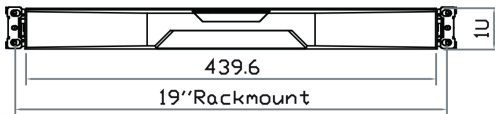

STRUCTURE DIAGRAM

DIMENSION

This is subject to change without Notice. Final Drawings Will be Provided for Approval after Order.

Front View

Rear View

Side View

Top View

Drawing No.: NVP120e-HDMI-02132024-V1