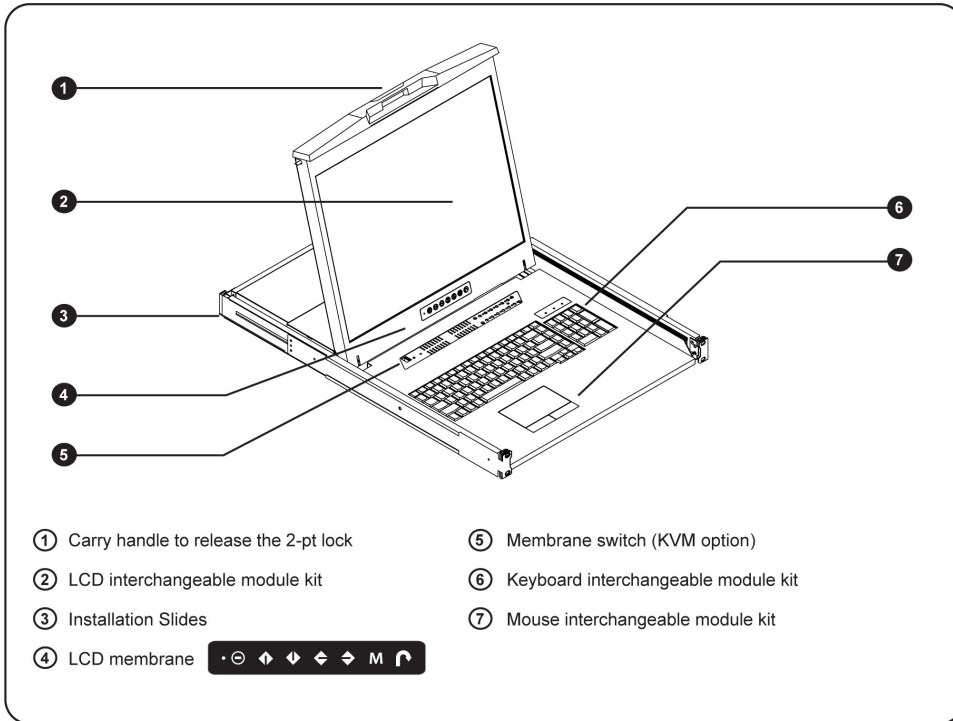

STRUCTURE DIAGRAM