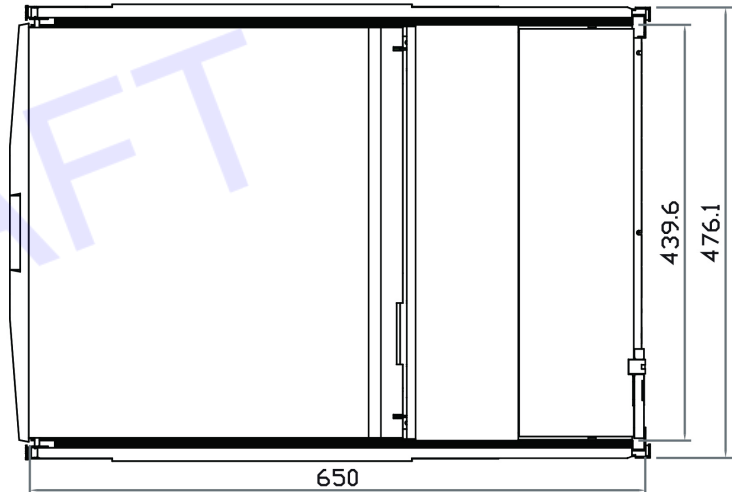

Physical		
Product ( W x D x H )	Single console	442 x 650 x 44 mm 17.4 x 25.6 x 1.73 inch
	Console w/ KVM	442 x 650 x 44 mm 17.4 x 25.6 x 1.73 inch
Packing ( W x D x H )	Single console / Console w/ KVM	590 x 815 x 140 mm 23.2 x 32.1 x 5.5 inch
	Single console	14.5 kg / 31.9 lb
Net weight	Console w/ KVM	15.5 kg / 34.1 lb
	Single console	22 kg / 48.4 lb
Gross weight	Single console	22 kg / 48.4 lb
	Console w/ KVM	23.4 kg / 51.5 lb

## STRUCTURE DIAGRAM

## DIMENSION

*This is subject to change without Notice. Final Drawings Will be Provided for Approval after Order.*

Front View

Rear View

Side View

Top View

Drawing No.: NVP120-04202022-V1