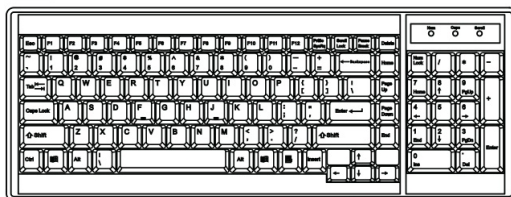

CAT6 KVM Dongle

Resolution Support ** : 16:10 - max. 1920 x 1200
16:9 - max. 1920 x 1080
4:3 - max. 1600 x 1200

CAT6 Combo KVM	IP	Remote	8-port	16-port	32-port
	1	0	NVP120-CIP8	NVP120-CIP16	NVP120-CIP32
	0	1	NVP120-CCE8	NVP120-CCE16	NVP120-CCE32
	0	0	NVP120-C8	NVP120-C16	NVP120-C32

Matrix DB-15 KVM	IP	Remote	8-port	16-port
	1	1	NVP120-M118	NVP120-M1116
	2	1	NVP120-M218	NVP120-M2116
	0	1	NVP120-M018	NVP120-M0116
	0	2	NVP120-M028	NVP120-M0216
	0	3	NVP120-M038	NVP120-M0316

DB-15 VGA USB KVM Cable

Resolution Support ** : 16:10 - max. 1920 x 1200
16:9 - max. 1920 x 1080
4:3 - max. 1600 x 1200

Combo DB-15 KVM	IP	Remote	8-port	16-port
	1	0	NVP120-IP8	NVP120-IP16
	0	1	NVP120-CE8	NVP120-CE8
	0	0	NVP120-S8	NVP120-S16

IP Console

High Performance KVM Access Over IP

Connector :	RJ45
User management :	1 x active user, 15-user login
Network protocol :	DHCP / BOOTP / DNS
Security :	TLS 1.3, AES, LDAP, Active Directory (AD), HTTP(s)
Browser :	Chrome, Firefox, Edge, etc.
Resolution :	16:9 - max. 1920x1080 / 16:10 - max. 1920x1200 / 4:3 - max. 1600x1200

STANDARD KEYBOARD

Ge G keyboard with touchpad

Supporting layouts

America	 U.S.
EMEA	 U.K. Germany France Russia Spain Italy
Asia	 Japan Korea