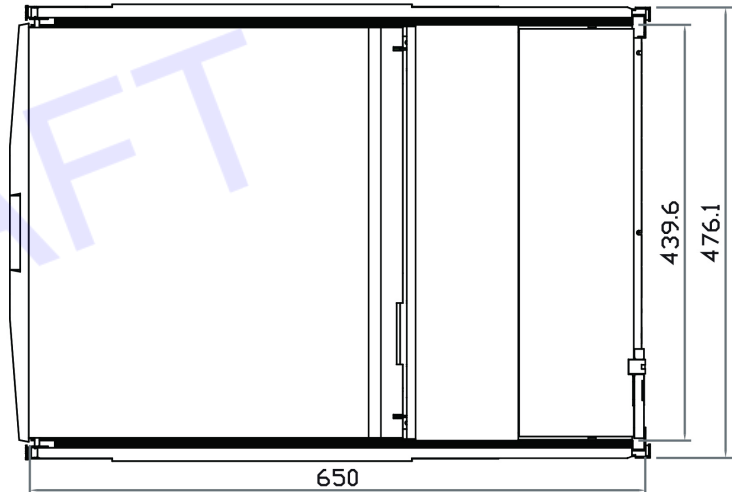

Physical		
Product (W x D x H)	Single console	442 x 650 x 44 mm 17.4 x 25.6 x 1.73 inch
	Console w/ KVM	442 x 650 x 44 mm 17.4 x 25.6 x 1.73 inch
Packing (W x D x H)	Single console / Console w/ KVM	590 x 815 x 140 mm 23.2 x 32.1 x 5.5 inch
	Single console	14.5 kg / 31.9 lb
Net weight	Console w/ KVM	15.5 kg / 34.1 lb
	Single console	22 kg / 48.4 lb
Gross weight	Single console	22 kg / 48.4 lb
	Console w/ KVM	23.4 kg / 51.5 lb

STRUCTURE DIAGRAM

DIMENSION

This is subject to change without Notice. Final Drawings Will be Provided for Approval after Order.

Front View

Rear View

Side View

Top View

Drawing No.: NVP120b-04202022-V1