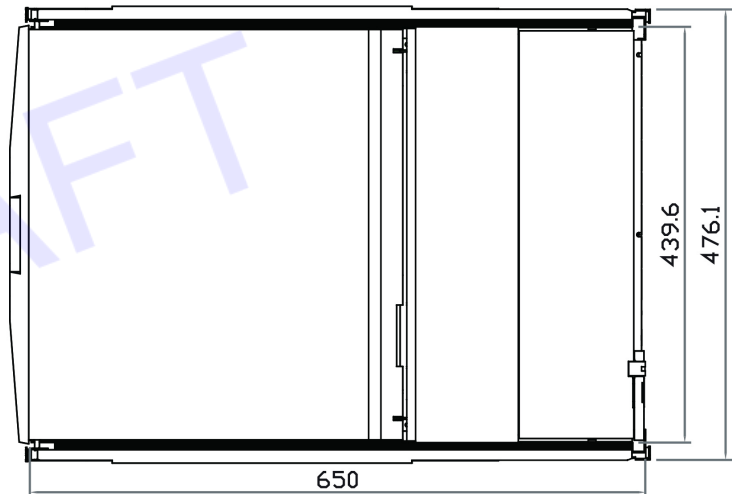

Physical		
Product (W x D x H)	Single console	442 x 650 x 44 mm 17.4 x 25.6 x 1.73 inch
	Console w/ KVM	442 x 650 x 44 mm 17.4 x 25.6 x 1.73 inch
Packing (W x D x H)	Single console / Console w/ KVM	590 x 815 x 140 mm 23.2 x 32.1 x 5.5 inch
	Single console	14.5 kg / 31.9 lb
Net weight	Console w/ KVM	15.5 kg / 34.1 lb
	Single console	22 kg / 48.4 lb
Gross weight	Single console	22 kg / 48.4 lb
	Console w/ KVM	23.4 kg / 51.5 lb

STRUCTURE DIAGRAM

DIMENSION

This is subject to change without Notice. Final Drawings Will be Provided for Approval after Order.

Front View

Rear View

Side View

Top View

Drawing No.: NVP120b-04202022-V1