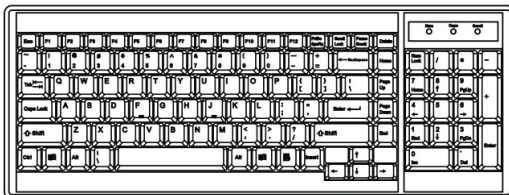

CAT6 KVM Dongle

Resolution Support **: 16:10 - max. 1920 x 1200
16:9 - max. 1920 x 1080
4:3 - max. 1600 x 1200

CAT6 Combo KVM	IP	Remote	8-port	16-port	32-port
	1	0	NVP120-CIP8	NVP120-CIP16	NVP120-CIP32
	0	1	NVP120-CCE8	NVP120-CCE16	NVP120-CCE32
	0	0	NVP120-C8	NVP120-C16	NVP120-C32

Matrix DB-15 KVM	IP	Remote	8-port	16-port
	1	1	NVP120-M118	NVP120-M1116
	2	1	NVP120-M218	NVP120-M2116
	0	1	NVP120-M018	NVP120-M0116
	0	2	NVP120-M028	NVP120-M0216
	0	3	NVP120-M038	NVP120-M0316

DB-15 VGA USB KVM Cable

Resolution Support **: 16:10 - max. 1920 x 1200
16:9 - max. 1920 x 1080
4:3 - max. 1600 x 1200

Combo DB-15 KVM	IP	Remote	8-port	16-port
	1	0	NVP120-IP8	NVP120-IP16
	0	1	NVP120-CE8	NVP120-CE8
	0	0	NVP120-S8	NVP120-S16

IP Console

High Performance KVM Access Over IP

Connector :	RJ45
User management :	1 x active user, 15-user login
Network protocol :	DHCP / BOOTP / DNS
Security :	TLS 1.3, AES, LDAP, Active Directory (AD), HTTP(s)
Browser :	Chrome, Firefox, Edge, etc.
Resolution :	16:9 - max. 1920x1080 / 16:10 - max. 1920x1200 / 4:3 - max. 1600x1200

STANDARD KEYBOARD

Ge G keyboard with touchpad

Supporting layouts

America	 U.S.
EMEA	
Asia