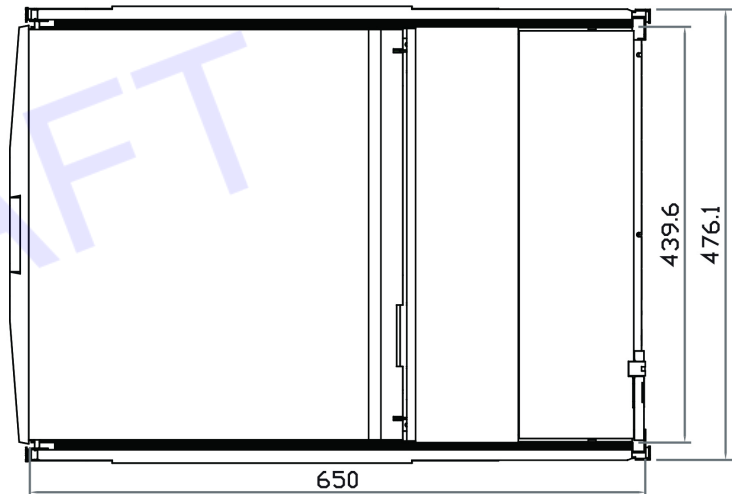

Physical		
Product (W x D x H)	Single console	442 x 650 x 44 mm 17.4 x 25.6 x 1.73 inch
	Console w/ KVM	442 x 650 x 44 mm 17.4 x 25.6 x 1.73 inch
Packing (W x D x H)	Single console / Console w/ KVM	590 x 815 x 140 mm 23.2 x 32.1 x 5.5 inch
	Single console	14.5 kg / 31.9 lb
Net weight	Console w/ KVM	15.5 kg / 34.1 lb
	Single console	22 kg / 48.4 lb
Gross weight	Single console	22 kg / 48.4 lb
	Console w/ KVM	23.4 kg / 51.5 lb

Front View

Rear View

Side View

Top View

Drawing No.: NVP120b-04202022-V1