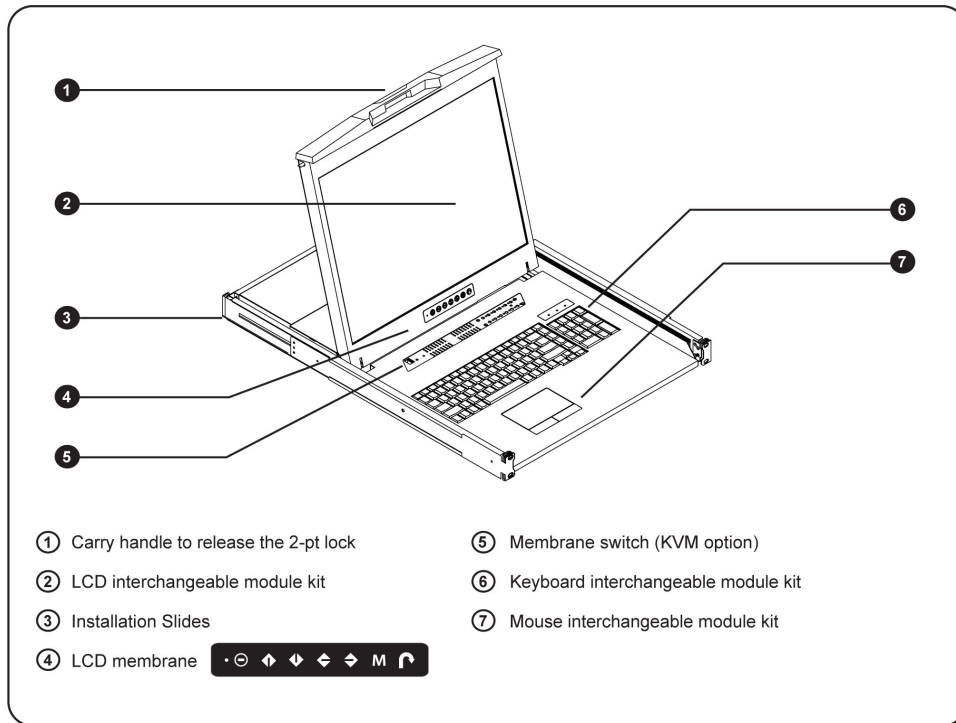

IP Console

High Performance KVM Access Over IP

Connector :	RJ45
User management :	1 x active user, 15-user login
Network protocol :	DHCP / BOOTP / DNS
Security :	TLS 1.3, AES, LDAP, Active Directory (AD), HTTP(s)
Browser :	Chrome, Firefox, Edge, etc.
Resolution :	16:9 - max. 1920x1080 / 16:10 - max. 1920x1200 / 4:3 - max. 1600x1200

STANDARD KEYBOARD

Ge G keyboard with touchpad

Supporting layouts

America	 U.S.
EMEA	     
Asia	 

STRUCTURE DIAGRAM

DIMENSION

This is subject to change without Notice. Final Drawings Will be Provided for Approval after Order.