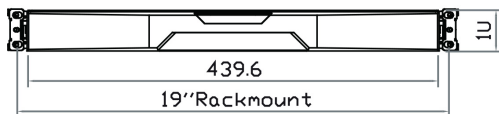

DIMENSION

This is subject to change without Notice. Final Drawings Will be Provided for Approval after Order.

Front View