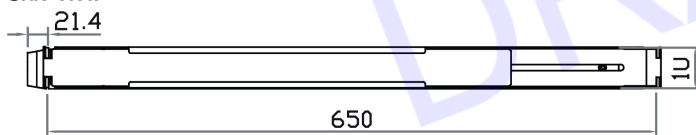

STRUCTURE DIAGRAM

DIMENSION

This is subject to change without Notice. Final Drawings Will be Provided for Approval after Order.

Side View

Drawing No.: NVP120b-04202022-V1