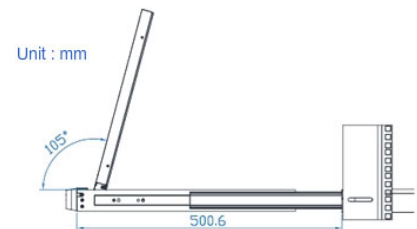

Touchscreen - Serial

DC Power

Audio

Monitor

17" 1280 x 1024 LCD with 300nits brightness and 1000:1 contrast ratio typical
19" 1280 x 1024 LCD with 250nits brightness and 1000:1 contrast ratio typical

Diagram
Unit : mm

Ordering Information

Model	NPS117 17" LCD Series NPS119 19" LCD Series
-------	--

Dimensions

Model	Product Dimension (W x D x H)	Packing Dimension (W x D x H)	Net Weight	Gross Weight
NPS117 Series	446 x 480 x 44 mm 17.6 x 18.9 x 1.73 inch	584 x 641 x 169 mm 23 x 25.2 x 6.7 inch	12 kg / 26 lbs	17 kg / 37 lbs
NPS119 Series	446 x 480 x 44 mm 17.6 x 18.9 x 1.73 inch	584 x 641 x 169 mm 23 x 25.2 x 6.7 inch	13 kg / 29 lbs	18 kg / 40 lbs