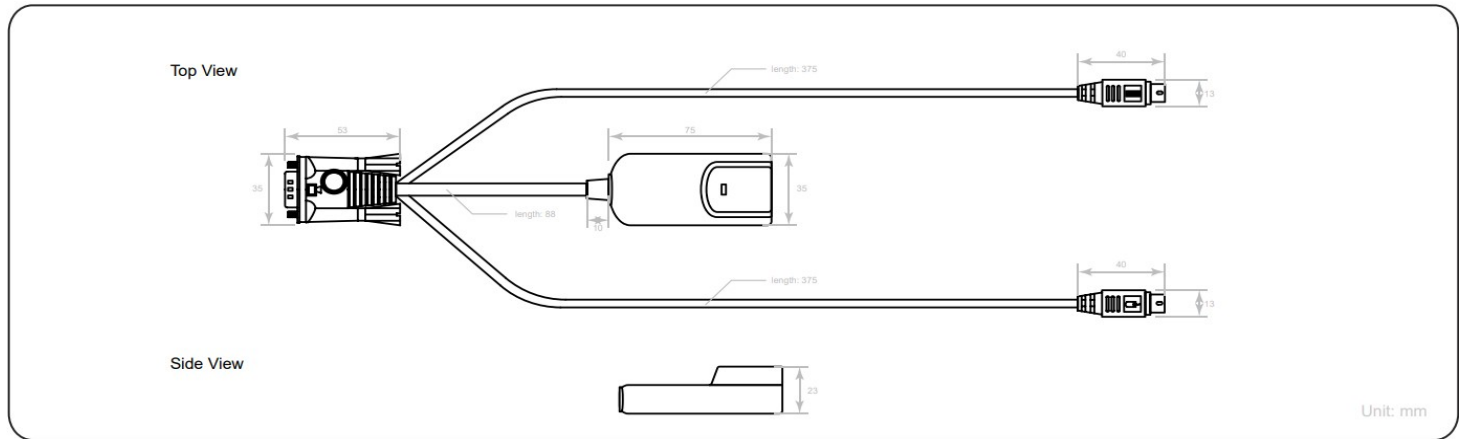

SPECIFICATIONS	
Number of ports	1
Video connection type	VGA
Keyboard / mouse connection type	PS/2 (6-pin mini-DIN) x 2
Resolution support	16 : 10 - max. 1920 x 1200
	16 : 9 - max. 1920 x 1080
	4 : 3 - max. 1600 x 1200

DIMENSIONS

CONNECTION