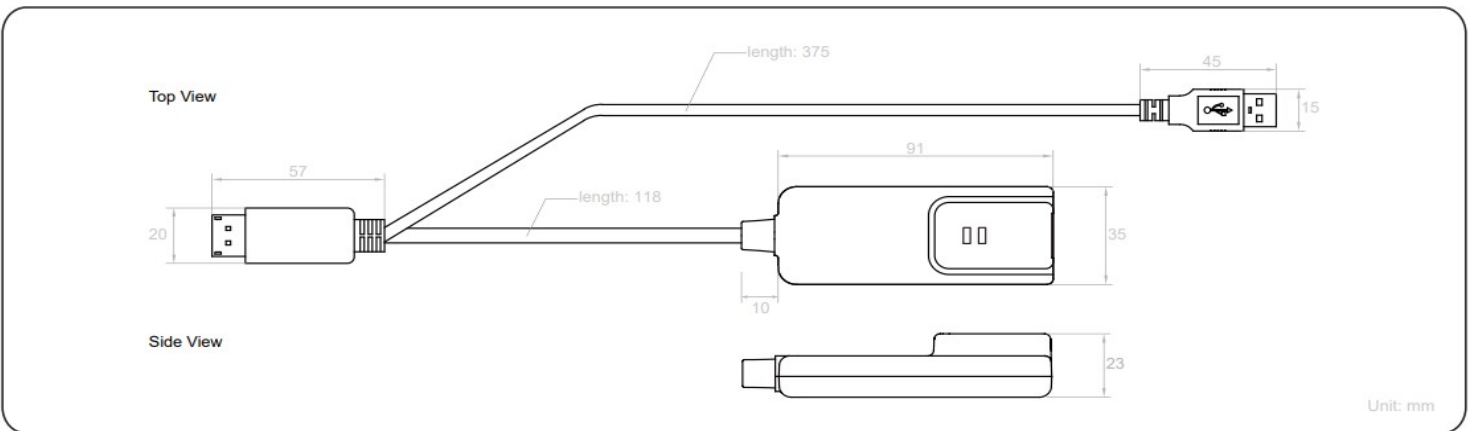

SPECIFICATIONS	
Number of ports	1
Video connection type	DP
Keyboard / mouse connection type	USB
Resolution support	16 : 10 - max. 1920 x 1200
	16 : 9 - max. 1920 x 1080
	4 : 3 - max. 1600 x 1200

ENVIRONMENT	
Operating temp.	0 to 55°C degree
Storage temp.	-20 to 60°C degree
Operating humidity	20~90%, non-condensing
Storage humidity	5~90%, non-condensing
Operating altitude	16,000 ft
Non-operating altitude	40,000 ft
Shock	10G acceleration ( 11ms duration )
Vibration	10~300Hz 0.5G RMS random vibration

### DIMENSIONS