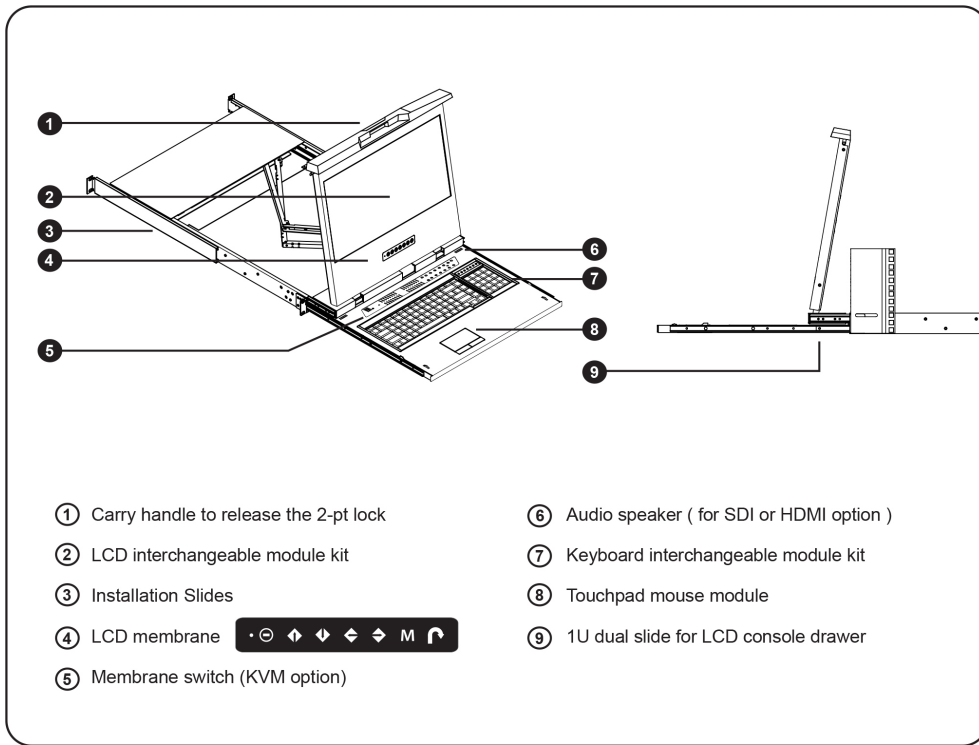

Connector :	RJ45
User management:	1 x active user, 15-user login
Network protocol :	DHCP / BOOTP / DNS
Security :	TLS 1.3, AES, LDAP, Active Directory (AD), HTTP(s)
Browser :	Chrome, Firefox, Edge, etc.
Resolution :	16:9 - max. 1920x1080 / 16:10 - max. 1920x1200 / 4:3 - max. 1600x1200

Se S keyboard with touchpad

STRUCTURE DIAGRAM

DIMENSION

This is subject to change without Notice. Final Drawings Will be Provided for Approval after Order.

Front View

Rear View

Side View

Top View