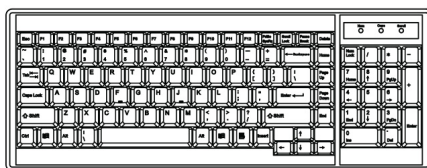

DVI-D USB KVM Cable

Resolution Support **: 16:10 - max. 1920 x 1200
16:9 - max. 1920 x 1080
4:3 - max. 1600 x 1200

Matrix CAT6 KVM	IP	Remote	8-port	16-port	32-port
	1	1	-	DR117HDe-MC1116	DR117HDe-MC1132
	2	1	-	DR117HDe-MC2116	DR117HDe-MC3224
	0	1	-	DR117HDe-MC0116	DR117HDe-MC0132
	0	2	-	DR117HDe-MC0216	DR117HDe-MC0232
	0	3	-	DR117HDe-MC0316	DR117HDe-MC0332

CAT6 KVM Dongle

Resolution Support **: 16:10 - max. 1920 x 1200
16:9 - max. 1920 x 1080
4:3 - max. 1600 x 1200

CAT6 Combo KVM	IP	Remote	8-port	16-port	32-port
	1	0	DR117HDe-CIP8	DR117HDe-CIP16	DR117HDe-CIP32
	0	1	DR117HDe-CCE8	DR117HDe-CCE16	DR117HDe-CCE32
	0	0	DR117HDe-C8	DR117HDe-C16	DR117HDe-C32

Combo DB-15 KVM	IP	Remote	8-port
	1	0	DR117HDe-IP8
	0	1	DR117HDe-CE8
	0	0	DR117HDe-S8

DB-15 VGA USB KVM Cable

Resolution Support **: 16:10 - max. 1920 x 1200
16:9 - max. 1920 x 1080
4:3 - max. 1600 x 1200

IP Console

High Performance KVM Access Over IP

Connector :	RJ45
User management:	1 x active user, 15-user login
Network protocol :	DHCP / BOOTP / DNS
Security :	TLS 1.3, AES, LDAP, Active Directory (AD), HTTP(s)
Browser :	Chrome, Firefox, Edge, etc.
Resolution :	16:9 - max. 1920x1080 / 16:10 - max. 1920x1200 / 4:3 - max. 1600x1200

STANDARD KEYBOARD

Ge G keyboard with touchpad

Supporting layouts

America		U.S.
EMEA		U.K.
		Germany
		France
		Russia
		Spain
		Italy
Asia		Japan
		Korea

KEYBOARD OPTIONS

* US layout only

Me Mac keyboard with touchpad

Se S keyboard with touchpad