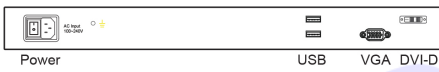

Se S keyboard with touchpad

STRUCTURE DIAGRAM

DIMENSION

This is subject to change without Notice. Final Drawings Will be Provided for Approval after Order.

Front View

Rear View

Side View

Top View