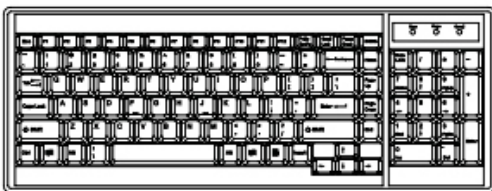

MODELS with KVM

IP Console upgrade option for resolution support 1920 x 1080

2K KVM	IP	Remote	8-port
	0	0	DR117HD-8K

DVI-D KVM	IP	Remote	12-port
	0	0	DR117HD-D12

Matrix CAT6 KVM	IP	Remote	8-port	16-port	32-port
	1	1	-	DR117HD-MC1116	DR117HD-MC1132
	2	1	-	DR117HD-MC2116	DR117HD-MC3224
	0	1	-	DR117HD-MC0116	DR117HD-MC0132
	0	2	-	DR117HD-MC0216	DR117HD-MC0232
	0	3	-	DR117HD-MC0316	DR117HD-MC0332

CAT6 Combo KVM	IP	Remote	8-port	16-port	32-port
	1	0	DR117HD-CIP8	DR117HD-CIP16	DR117HD-CIP32
	0	1	DR117HD-CCE8	DR117HD-CCE16	DR117HD-CCE32
	0	0	DR117HD-C8	DR117HD-C16	DR117HD-C32

Matrix DB-15 KVM	IP	Remote	8-port	16-port
	1	1	DR117HD-M118	DR117HD-M1116
	2	1	DR117HD-M218	DR117HD-M2116
	0	1	DR117HD-M018	DR117HD-M0116
	0	2	DR117HD-M028	DR117HD-M0216
	0	3	DR117HD-M038	DR117HD-M0316

Combo DB-15 KVM	IP	Remote	8-port	16-port
	1	0	DR117HD-IP8	DR117HD-IP16
	0	1	DR117HD-CE8	DR117HD-CE8
	0	0	DR117HD-S8	DR117HD-S16

USB HUB DB-15 KVM	IP	Remote	8-port	16-port
	1	0	DR117HDIP - 82H	DR117HDIP - 162H
	0	1	DR117HD - CE8H	DR117HD - CE16H
	0	0	DR117HD - 801H	DR117HD - 1601H

STANDARD KEYBOARD

e keyboard integrated with touchpad

KEYBOARD OPTIONS (US layout only)

Me Mac keyboard with touchpad

Se S keyboard with touchpad

Supporting layouts

America
United States

EMEA
United Kingdom Germany France Spain Italy

Asia
Japan Korea

2K KVM Cable

Resolution Support **: 16:9 - max. 2560 x 1440
16:10 - max. 1920 x 1200
4:3 - max. 1600 x 1200

CAT6 KVM Dongle

Resolution Support : 16:9 - max. 1920 x 1080
4:3 - max. 1600 x 1200

** Resolution related to LCD specification

DVI-D USB KVM Cable

Resolution Support :	16:10 - max. 1920 x 1200	
	16:9 - max. 1920 x 1080	
	4:3 - max. 1600 x 1200	
		NI - 6 (6 ft)
		NI - 15 (15 ft)

** Resolution related to LCD specification

DB-15 VGA USB KVM Cable

NB - 6 (6 ft)	NB - 10 (10 ft)	NB - 15 (15 ft)
Resolution Support :	16:10 - max. 1920 x 1200	
	16:9 - max. 1920 x 1080	
	4:3 - max. 1600 x 1200	

** Resolution related to LCD specification

Me Mac keyboard with touchpad

Se S keyboard with touchpad