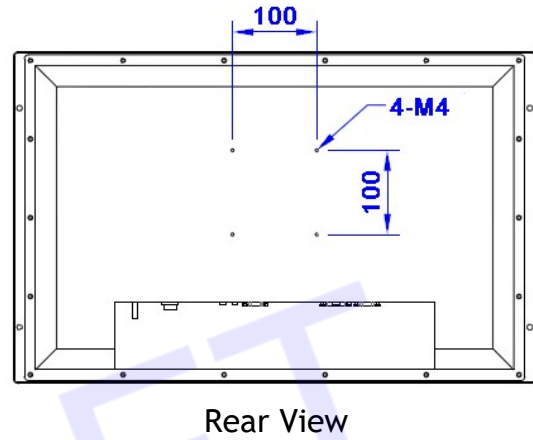

MECHANICAL DRAWINGS:

This is subject to change without Notice. Final Drawings Will be Provided for Approval after Order.

I/O Ports