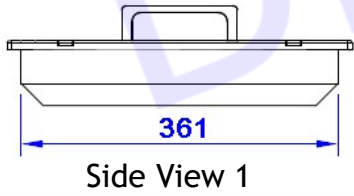

MECHANICAL DRAWINGS:

This is subject to change without Notice. Final Drawings Will be Provided for Approval after Order.

I/O Ports