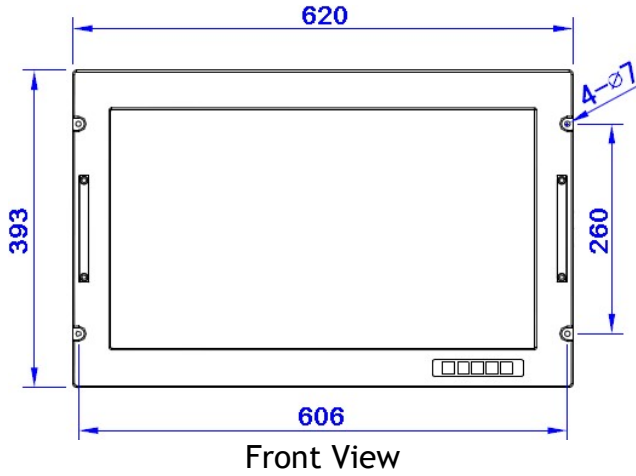

MECHANICAL DRAWINGS:

This is subject to change without Notice. Final Drawings Will be Provided for Approval after Order.

I/O Ports