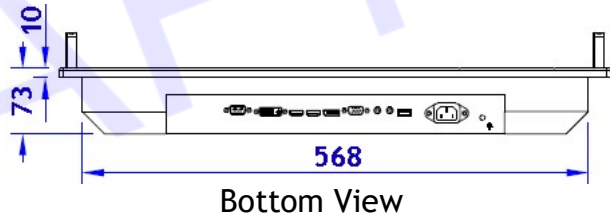

MECHANICAL DRAWINGS:

This is subject to change without Notice. Final Drawings Will be Provided for Approval after Order.

I/O Ports