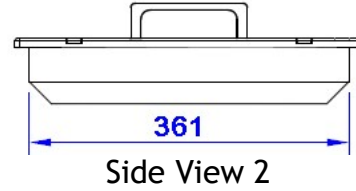

MECHANICAL DRAWINGS:

This is subject to change without Notice. Final Drawings Will be Provided for Approval after Order.

I/O Ports