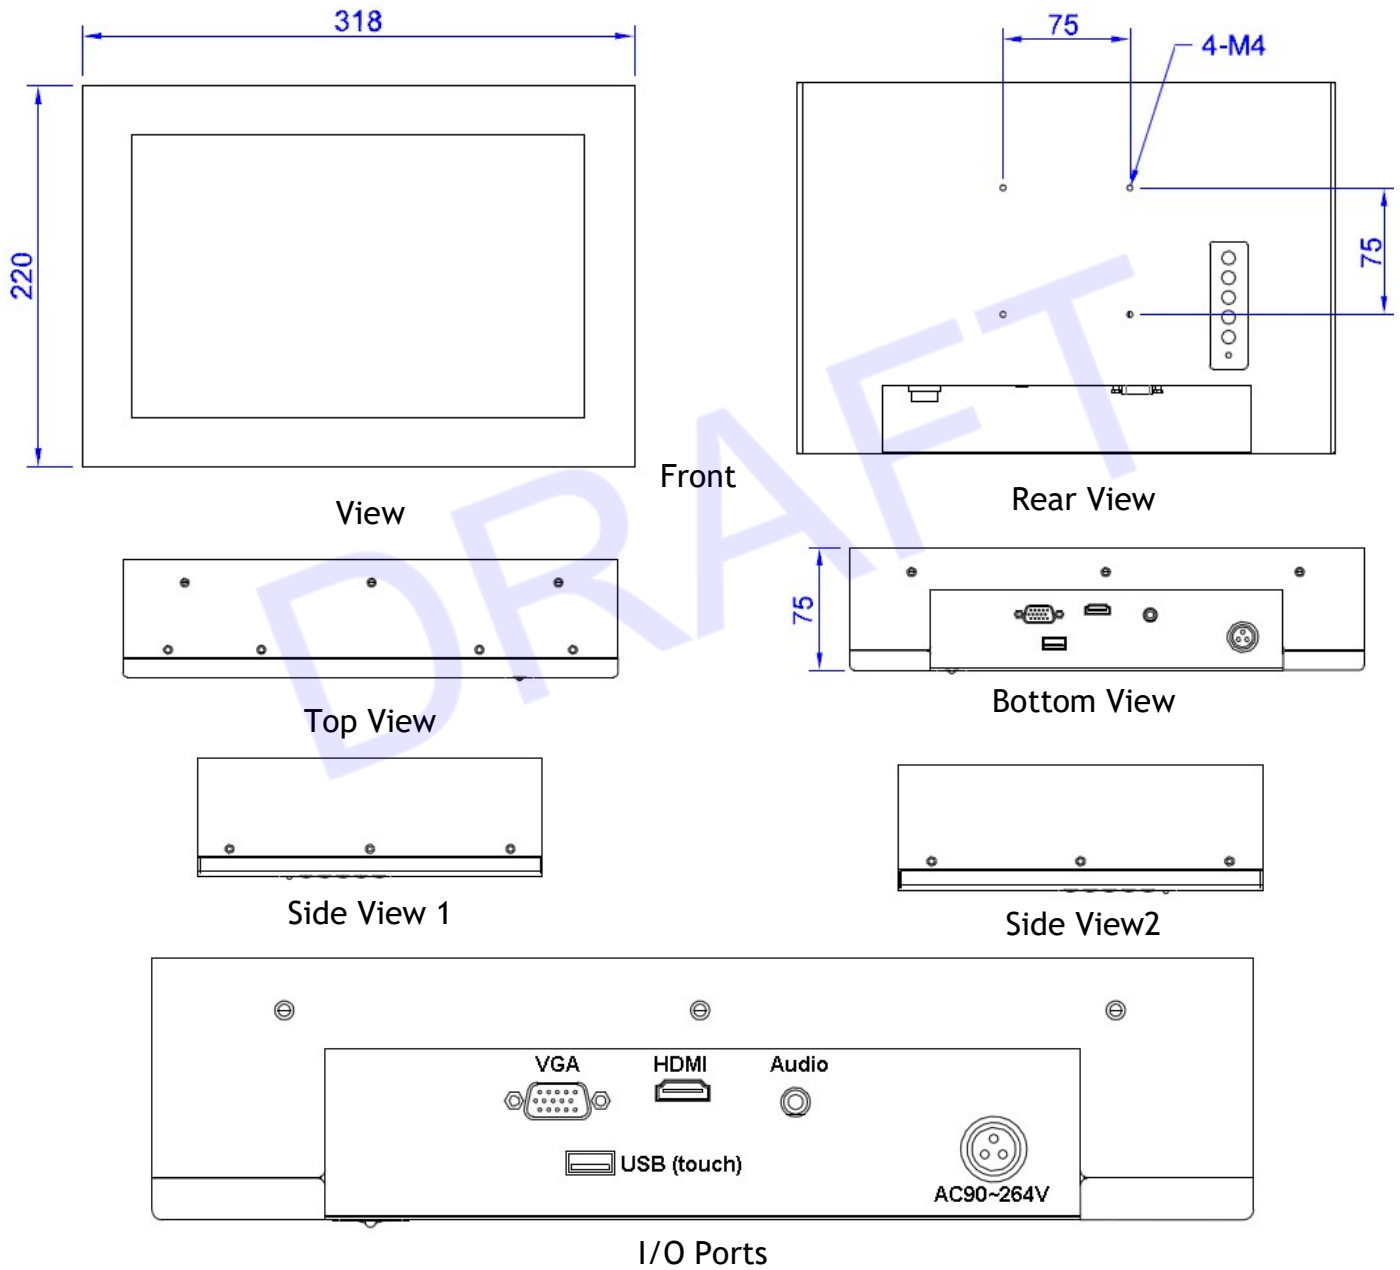

MECHANICAL DRAWINGS:

This is subject to change without Notice. Final Drawings Will be Provided for Approval after Order.

Drawing No.: Nmil-W1210HB-09222022-V1