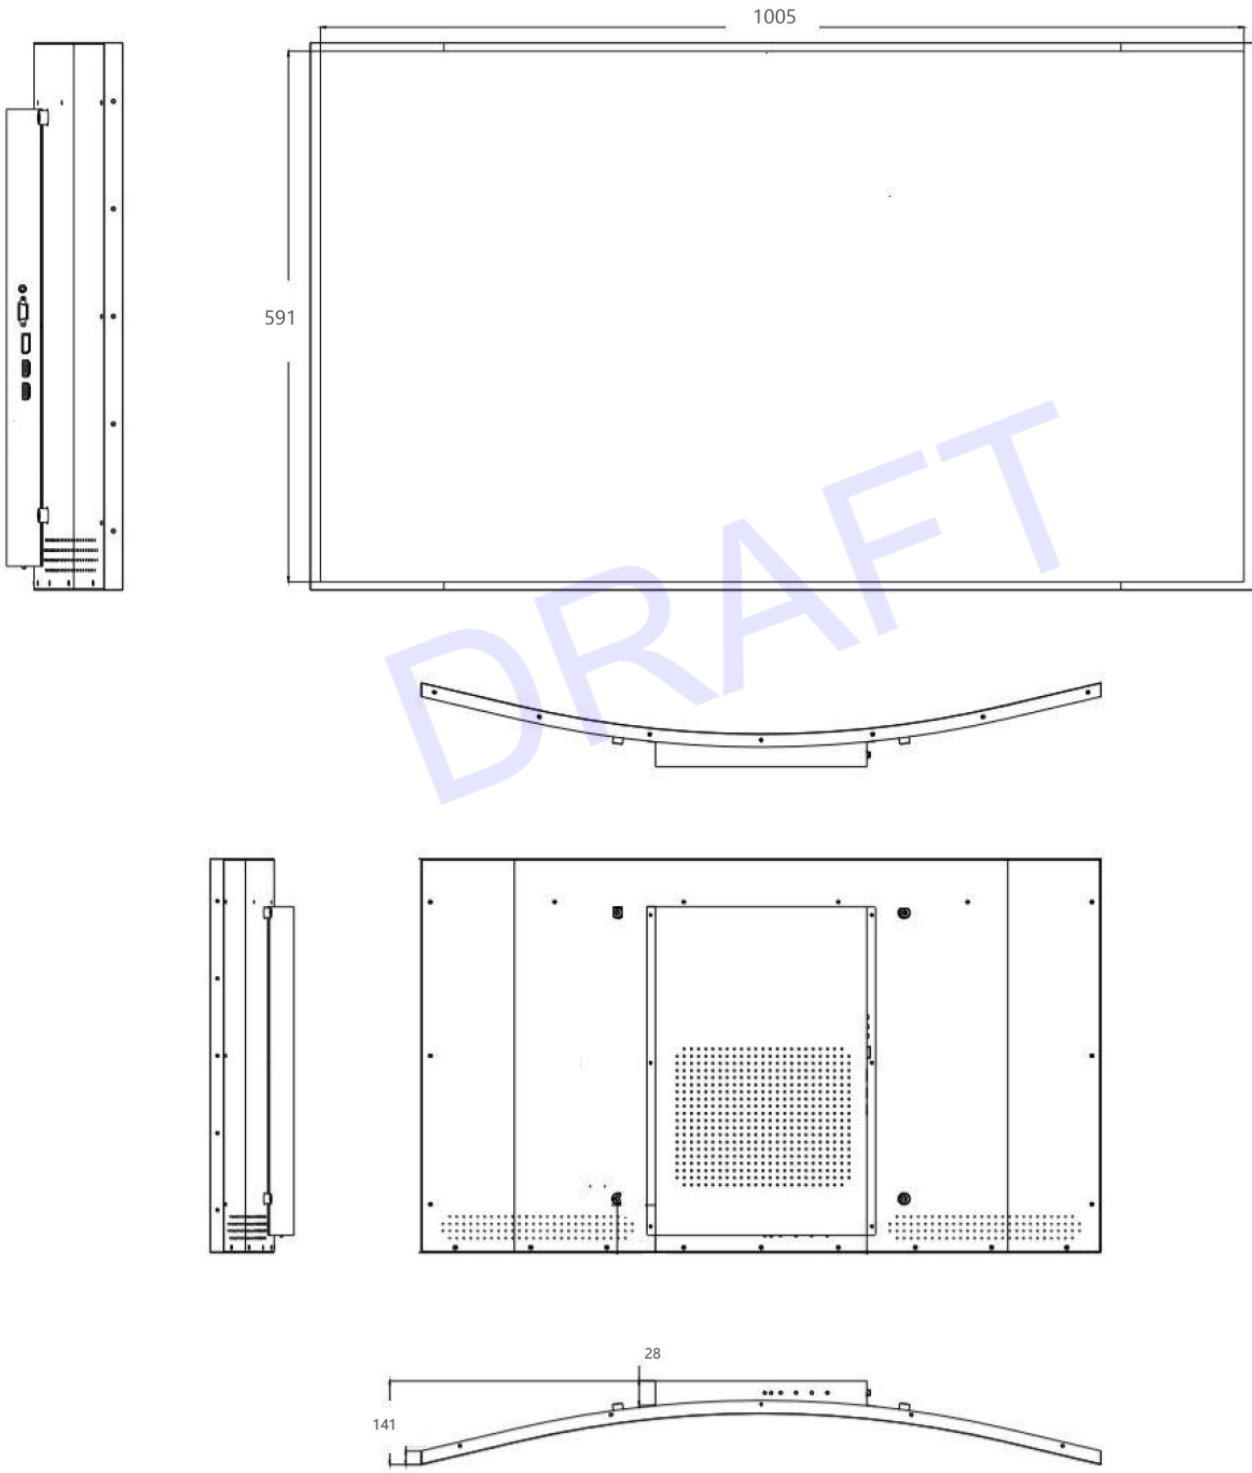

MECHANICAL DRAWINGS:

This is subject to change without Notice. Final Drawings Will be Provided for Approval after Order.

Drawing No.: JOPC4300-PCT-A1-03092022-V1