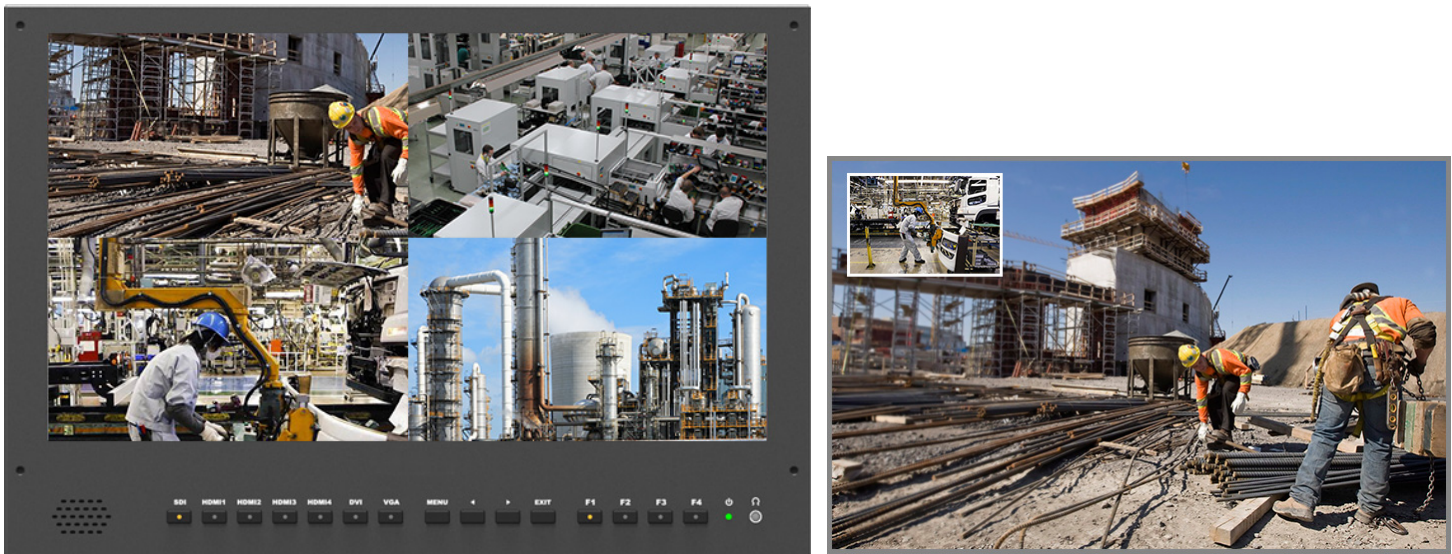

CARRY-ON 4K BROADCAST DIRECTOR MONITOR

23.8" 4K Full HD Broadcast Director Monitor Multiple Views, HDR-3D-LUT, SDI, HDMI, DVI and VGA Input

MODEL: LCOW2380K

HDR
When HDR is activated, the display reproduces a greater dynamic range of luminosity, allowing lighter and darker details to be displayed more clearly. Effectively enhancing the overall picture quality.

MULTIPLE VIEWS DISPLAY

It supports quad views splitted from different inputs signals simultaneously such as SDI, HDMI, DVI and VGA.

CAMERA AUXILIARY FUNCTIONS

Plenty of auxiliary functions for taking and making movies, such as peaking, false color and audio level meter.

6U Rack Mount Intelligent SDI Monitoring

It has various of mounting methods for broadcast, on-site monitoring and live broadcast van, etc. As well as setup a video wall of rack monitors in control room and see all the scenes. A 6U rack for a customized monitoring solution also can be supported for viewing different angles and images displays.