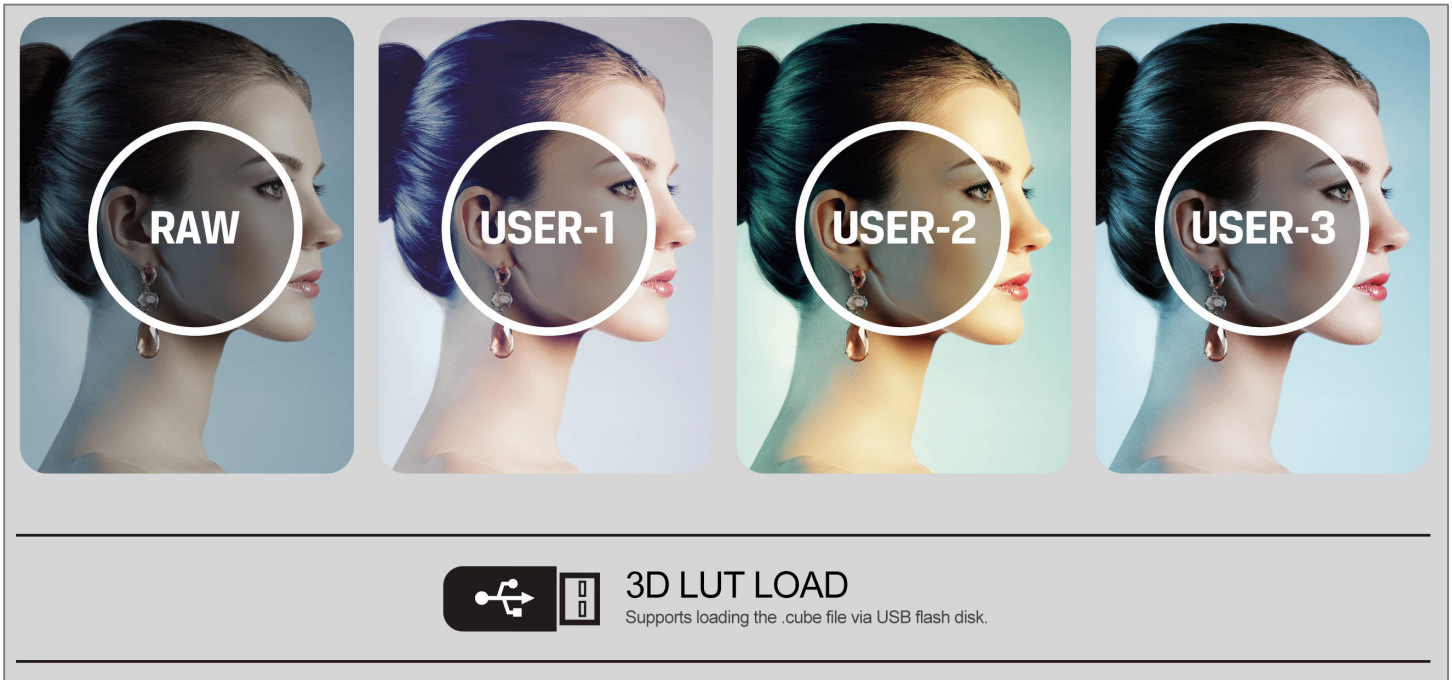

Without HDR

Inaccurate exposure, reduced image detail, unsatisfactory viewing experience.

With HDR

Enjoy sharper images, greater detail and richer colors. Auto / HDR10 are for optional.

3D LUT

Wider color gamut range to make precise color reproduction of Rec. 709 color space with built-in 3D LUT, featuring 3 user logs.

MULTIPLE VIEWS DISPLAY

It supports quad views splitted from different inputs signals simultaneously such as SDI, HDMI, DVI and VGA.

CAMERA AUXILIARY FUNCTIONS

Plenty of auxiliary functions for taking and making movies, such as peaking, false color and audio level meter.