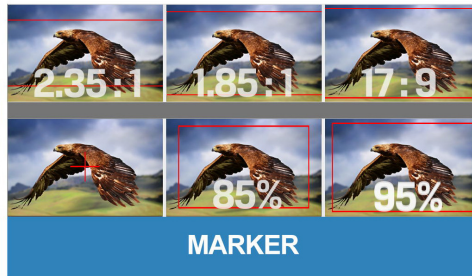

CARRY-ON 4K BROADCAST DIRECTOR MONITOR

23.8" 4K Full HD Broadcast Director Monitor Multiple Views, HDR-3D-LUT, SDI, HDMI, DVI and VGA Input

MODEL: LCOW2380K

HDR
When HDR is activated, the display reproduces a greater dynamic range of luminosity, allowing lighter and darker details to be displayed more clearly. Effectively enhancing the overall picture quality.

Without HDR

Inaccurate exposure, reduced image detail, unsatisfactory viewing experience.

With HDR

Enjoy sharper images, greater detail and richer colors. Auto / HDR10 are for optional.

3D LUT

Wider color gamut range to make precise color reproduction of Rec. 709 color space with built-in 3D LUT, featuring 3 user logs.

MULTIPLE VIEWS DISPLAY

It supports quad views splitted from different inputs signals simultaneously such as SDI, HDMI, DVI and VGA.

CAMERA AUXILIARY FUNCTIONS

Plenty of auxiliary functions for taking and making movies, such as peaking, false color and audio level meter.

SPCIFICATIONS

DISPLAY	
Panel	23.8" 10bit
Resolution	3840x2160
Aspect Ratio	16:9
Brightness	300cd/m ²
Contrast Ratio	1000:1
Viewing Angle	178°/178°
INPUT	
3G-SDI	1
Wireless HDMI	1 (optional)
HDMI	HDMI 2.0x2 (support 4k 60Hz) HDMI 1.4x2 (support 4k 30Hz)
DVI	1
Audio	2 (L/R)
Tally	1
USB	1
OUTPUT	
3G-SDI	1
AUDIO	
Speaker	2
Ear Phone Slot	1
POWER	
Current	2.7A (15V)
Input Voltage	---DC 12-24V (XLR)---
Battery Plate	--- V-mount / Anton Bauer mount---
Power Consumption	≤41W
ENVIRONMENT	
Operating Temp	-0°C ~ 60°C
Storage Temp	-20°C ~ 60°C
DIMENSION	
Dimension (LWD) mm	579x376.5x45
Dimension (LWD) with case	666x417x173
Weight	8.6kg
Weight (with case)	17.1kg