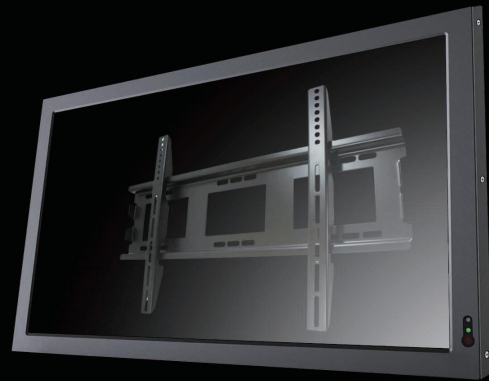

LAYOUT AND COMPOSITION
The image output from the camera to TV live is often slashed. This monitor comes with Center Markers and Safety Markers, allowing to adjust the best angle of cameras in real time to show the most important images in center of shot.

AUDIO LEVEL MONITORING
With Audio Level Meter turned on, it is used to monitor current audio output and avoid being indifferent after an audio interruption as well as keep the sound within a reasonable DB range.

1000 NIT HIGH-BRIGHT
Featuring an amazing 1000 nit High Bright LCD screen, with the sunshine readable screen which cover 101% Rec.709 color space, therefore the gear suitable for any innovative outdoor framing.

Wall-mount

It can be installed and fixed on the wall through the VESA 75/100 mm screw points at its back.

ACCESSORIES

STANDARD

15V 4A DC Power Adapter

HDMI A to A Cable

VGA Cable

Audio & Video Input Cable