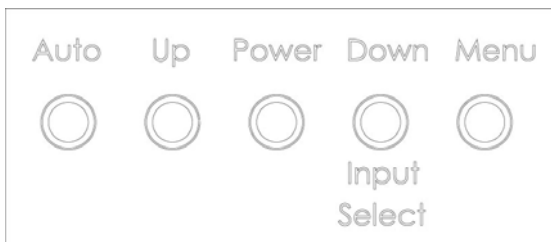

High Brightness Panel Mount Full IP65/NEMA4 Water Proof LCD

High Brightness 1000nits Panel Mount Full IP65/
NEMA4 Water Proof 15" LCD
(Model: LMR-1500HB)

Features:

- IP65 Front and Rear Waterproof
- 15" LCD Screens
- 2 Video RCA Inputs
- 1 Audio RCA Output
- Low Power Consumption

Specifications:

DISPLAY SCREEN	
SIZE	15.1" TFT (Diagonal)
Active Area	304.128(W) x 228.096 mm(H)
ELEMENT	Color TFT LCD
RESOLUTION	1024 x 768 maximum
LCD Display Color	16.2M colors
DOT PITCH	0.297 x 0.297 mm
POWER SOURCE	AC/DC Adapter 12 V
POWER CONSUMPTION	12V, 1.76A, 21.12w
OPERATING TEMPERATURE	0°C ~ 60°C
STORAGE TEMPERATURE	-20°C ~ 65°C
BRIGHTNESS	1000 cd/m²
RESPONSE TIME	8 ms (Tr+Tf)
CONTRAST	700 : 1
VIEWING ANGLE	Vertical Up70° Down 70°, Horizontal : ± 80°
INPUT SIGNAL	Audio / Video Composite: NTSC/PAL/SECAM 1 Vp-p, 75Ω RCA x 1 S-Video socket x 1 PC RGB Analogue Input 15 Pin D-Sub x1
PLUG & PLAY	VESA DDC2B
GREEN FUNCTION	VESA DPMS
OSD CONTROL FUNCTION	Brightness, Contrast, Color, Volume, Mute
OVER ALL DIMENSION	412.0 x 345.0 x 50.0 (mm)
REGULATIONS	Safety: CE, FCC meet
WEIGHT	8Kgs

ON SCREEN DISPLAY SETTINGS (OSD)