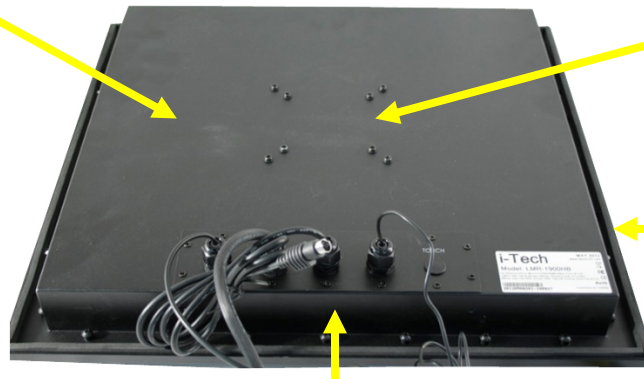

High Brightness Panel Mount Full IP65/NEMA4 Water Proof LCD

High Brightness 1000nits Panel Mount Full IP65/
NEMA4 Water Proof 15" LCD
(Model: LMR-1500HB)

Features:

- IP65 Front and Rear Waterproof
- 15" LCD Screens
- 2 Video RCA Inputs
- 1 Audio RCA Output
- Low Power Consumption

Left and Right Front Panel Mounting holes

Front Power On/off Switch:

IP65/NEMA4X front and back Bezel: It will stand up to harsh, wet and dirty environments, Falling dirt, rain, sleet, snow, windblown dust, external ice formation, splashing water, hose-directed water.

Front Protection Glass

Front Dimming Knob: Changing brightness control.

Front Water proof OSD: Auto, Up, Power. down/Input Select/ Menu

BACK Features

IP65/NEMA4X front and back Bezel: It will stand up to harsh, wet and dirty environments, Falling dirt, rain, sleet, snow, windblown dust, external ice formation, splashing water, hose-directed water.

VESA Mounting

Panel Mount Gas Gasket for waterproof

All Water proof connection: Power, VGA, S-Video, CVBS, Optional Touch.

Mechanical Drawing Monitor

Optional Heavy Duty Bracket

VGA SUPPORT TABLE

Resolution	Horiz. Freq.(KHz)	Vert. Freq.(Hz)	Polarity
640X350	31.46	70	+/-
	37.86	85	+/-
720X350	31.46	70	+/-
	37.86	85	+/-
640X400	31.46	70	-/+
	37.93	85	-/+
	24.82	56	-/+
720X400	31.46	70	-/+
	37.86	85	-/+
640X480	31.46	59.9	-/-
	35.00	66.6	+/-
	37.86	72.8	-/-
	37.50	75.0	-/-
	43.27	85.0	-/-
800X600	35.15	56.2	+/+
	37.87	60.3	+/+
	48.07	72.2	+/+
	46.87	75.0	+/+
	44.40	70.0	+/+
	53.67	85.0	+/+
832X624	49.72	74.5	-/-
1024X768	48.36	60.0	-/-
	56.47	70.1	-/-
	58.08	72.9	
	60.02	75.0	+/+
	68.68	84.9	+/+
1152X864	54.90	60.0	
	64.19	70.2	+/+
	67.50	75.0	-/-
	76.30	80.0	
	77.09	84.9	