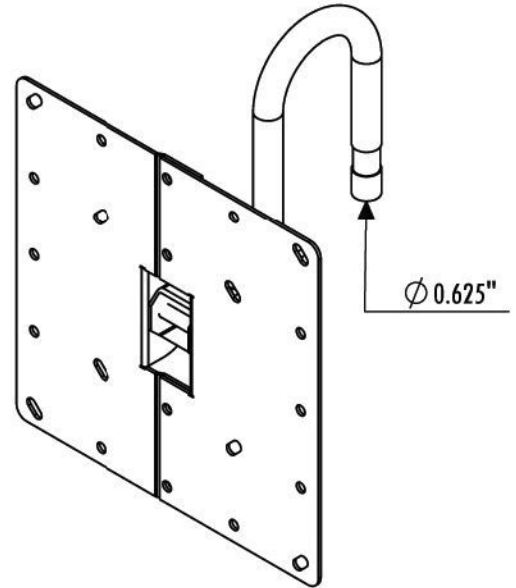

# LCIL200 U-Hook Wall Plate Mount

for Flat Panel Monitors with  
200mm x 200mm, 200mm x 100mm & 100mm x 100mm  
VESA Mounting Patterns

Model	LoadLimit (lbs.)	Pivot	Tilt	Mounts to Boss Patterns	Ship. Wt. (lbs.)
<b>LCIL200</b>	50	180°	up to 90°	200mm & 100mm	12

Max tilt may be restricted by size of monitor.  
Shown with 45° Tilt.

Distributed by:

i-Tech Company LLC

TOLL FREE: (888) 483-2418 • EMAIL: [info@iTechLCD.com](mailto:info@iTechLCD.com) • WEB: [www.iTechLCD.com](http://www.iTechLCD.com)