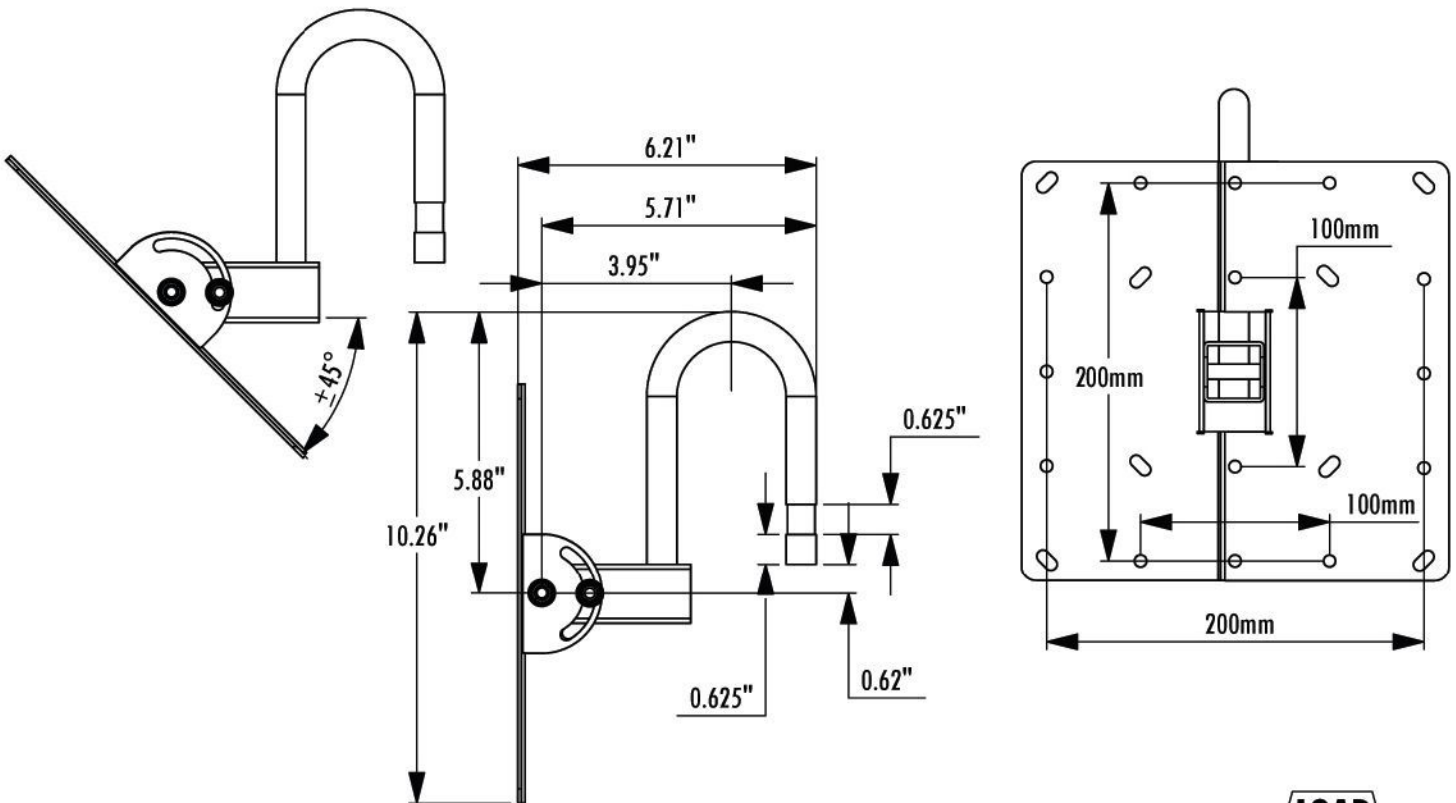

# LCIL200 U-Hook Wall Plate Mount

for Flat Panel Monitors with  
200mm x 200mm, 200mm x 100mm & 100mm x 100mm  
VESA Mounting Patterns

Model	LoadLimit (lbs.)	Pivot	Tilt	Mounts to Boss Patterns	Ship. Wt. (lbs.)
<b>LCIL200</b>	50	180°	up to 90°	200mm & 100mm	12

Max tilt may be restricted by size of monitor.  
Shown with 45° Tilt.

Distributed by:

i-Tech Company LLC

TOLL FREE: (888) 483-2418 • EMAIL: [info@iTechLCD.com](mailto:info@iTechLCD.com) • WEB: [www.iTechLCD.com](http://www.iTechLCD.com)