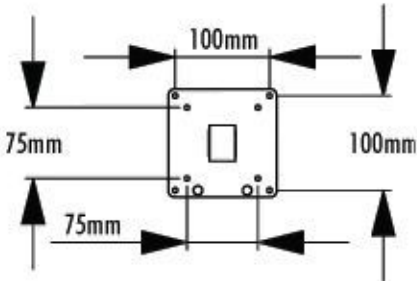

# LCDC2 Dual Side by Side LCD Ceiling Mount

TITLE: LCDC2 Dual Side by Side LCD Ceiling Mount		FILE NAME LCDC2_Dim
COMMENTS		
DATE	6/27/07	
REVISION	1	
DRAWN BY	M.R.B.	

Distributed by:  
iTech Company LLC  
TOLL FREE: (888) 483-2418 • EMAIL: [info@iTechLCD.com](mailto:info@iTechLCD.com) • WEB: [www.iTechLCD.com](http://www.iTechLCD.com)