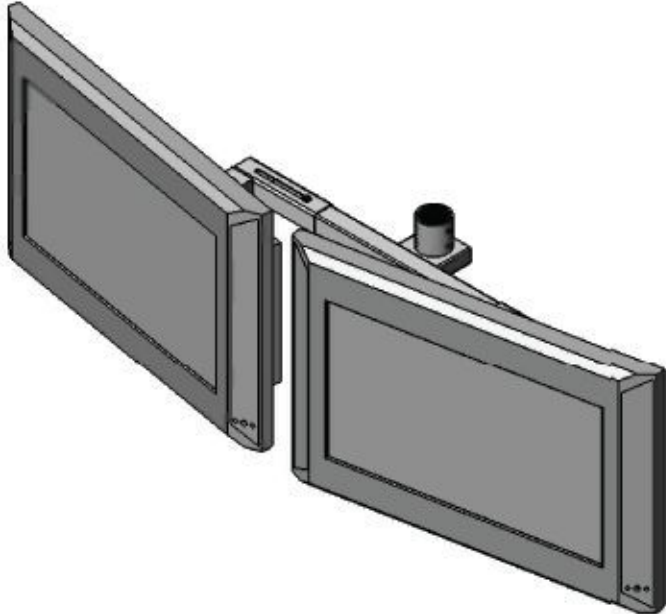

# LCDC2 Dual Side by Side LCD Ceiling Mount

TITLE: LCDC2 Dual Side by Side LCD Ceiling Mount		FILE NAME LCDC2_Dim
COMMENTS		
DATE	6/27/07	
REVISION	1	
DRAWN BY	M.R.B.	

Distributed by:  
iTech Company LLC  
TOLL FREE: (888) 483-2418 • EMAIL: [info@iTechLCD.com](mailto:info@iTechLCD.com) • WEB: [www.iTechLCD.com](http://www.iTechLCD.com)