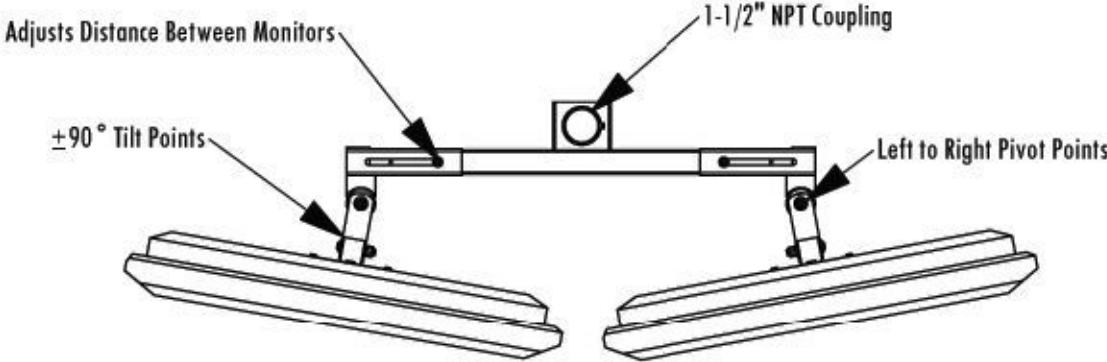

# LCDC2 Dual Side by Side LCD Ceiling Mount

TITLE: LCDC2 Dual Side by Side LCD Ceiling Mount		FILE NAME LCDC2_Dim
COMMENTS		
DATE	6/27/07	
REVISION	1	
DRAWN BY	M.R.B.	

Distributed by:  
iTech Company LLC  
TOLL FREE: (888) 483-2418 • EMAIL: [info@iTechLCD.com](mailto:info@iTechLCD.com) • WEB: [www.iTechLCD.com](http://www.iTechLCD.com)