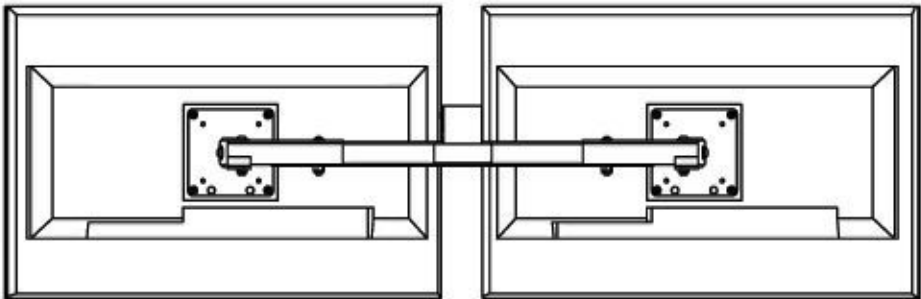

# LCDC2 Dual Side by Side LCD Ceiling Mount

TITLE: LCDC2 Dual Side by Side LCD Ceiling Mount		FILE NAME LCDC2_Dim
COMMENTS		
DATE	6/27/07	
REVISION	1	
DRAWN BY	M.R.B.	

Distributed by:  
iTech Company LLC  
TOLL FREE: (888) 483-2418 • EMAIL: [info@iTechLCD.com](mailto:info@iTechLCD.com) • WEB: [www.iTechLCD.com](http://www.iTechLCD.com)