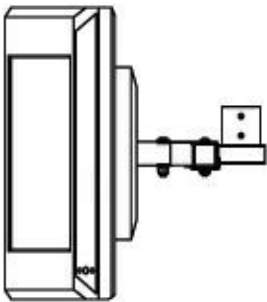

# LCDC2 Dual Side by Side LCD Ceiling Mount

TITLE: LCDC2 Dual Side by Side LCD Ceiling Mount		FILE NAME LCDC2_Dim
COMMENTS		
DATE	6/27/07	
REVISION	1	
DRAWN BY	M.R.B.	

Distributed by:  
iTech Company LLC  
TOLL FREE: (888) 483-2418 • EMAIL: [info@iTechLCD.com](mailto:info@iTechLCD.com) • WEB: [www.iTechLCD.com](http://www.iTechLCD.com)