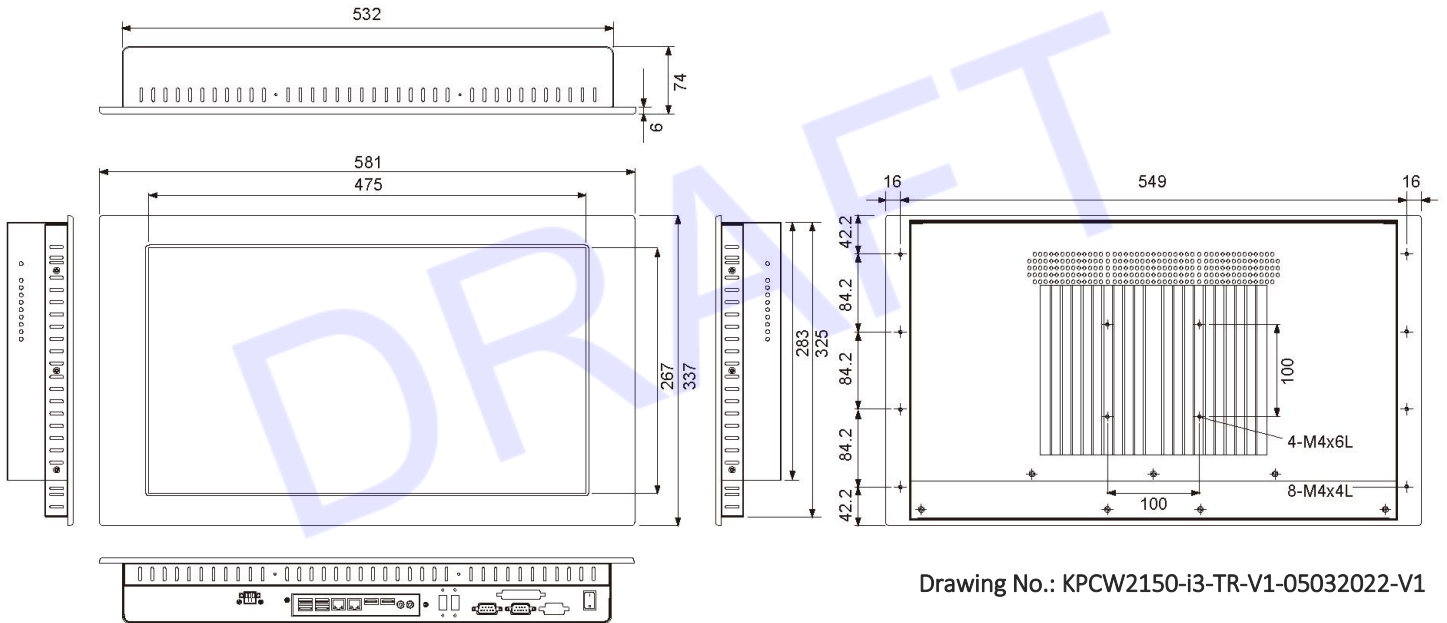

SPECIFICATIONS:

SYSTEM	
CPU	4th Gen Intel HSW ULT i3 4010U CPU (On Board)
Memory	8GB DDR III L So-DIMM
H/W MONITOR	
Watchdog Timer	Watch Dog Timer 256 Level
I/O PORTS	
RS232	2
VGA	2
GLAN	2
USB	4
Line out	1
MICin	1
STORAGE	
Storage	TLC m SATA 128GB SSD
EXPANSION	
Mini PCI-E	1 x Full-size
POWER REQUIREMENT	
Power Requirement	3 Pin power terminal block for DC in 19 ~24V
TOUCH SCREEN	
Touch screen	5 Wires Resistive (one touch)
OS SUPPORT	
OS support	Win Pro 7, 8.10/Embedded Win 7, 8.1, 10/Window 10 IoT
DISPLAY	
Size	21.5" TFT (16:9)
Resolution	1920x1080
Colors	16.7 M
Luminance	300 cd/m2
Contrast Ratio	3000:1
View Angle (HA/)	178°/178°
MECHANICAL & ENVIRONMENTAL	
Operation Temp.	0 ~ 45°C
Storage Humidity	10 ~ 90%, non-condensing
Mount	VESA mou it (100X100mm) & Panel mount & Clip mount
Dimension (WxHxD)	581 x 337 x 74 mm
Weight	8.5 kg

OPTIONAL HB PANEL

Resolution	1920x1080
Color	16.7M
Luminance	1000cd/m2
Contrast Ratio	3000:1
Viewing Angle (HA/)	178/178°

MECHANICAL DRAWINGS:

This is subject to change without Notice. Final Drawings Will be Provided for Approval after Order.